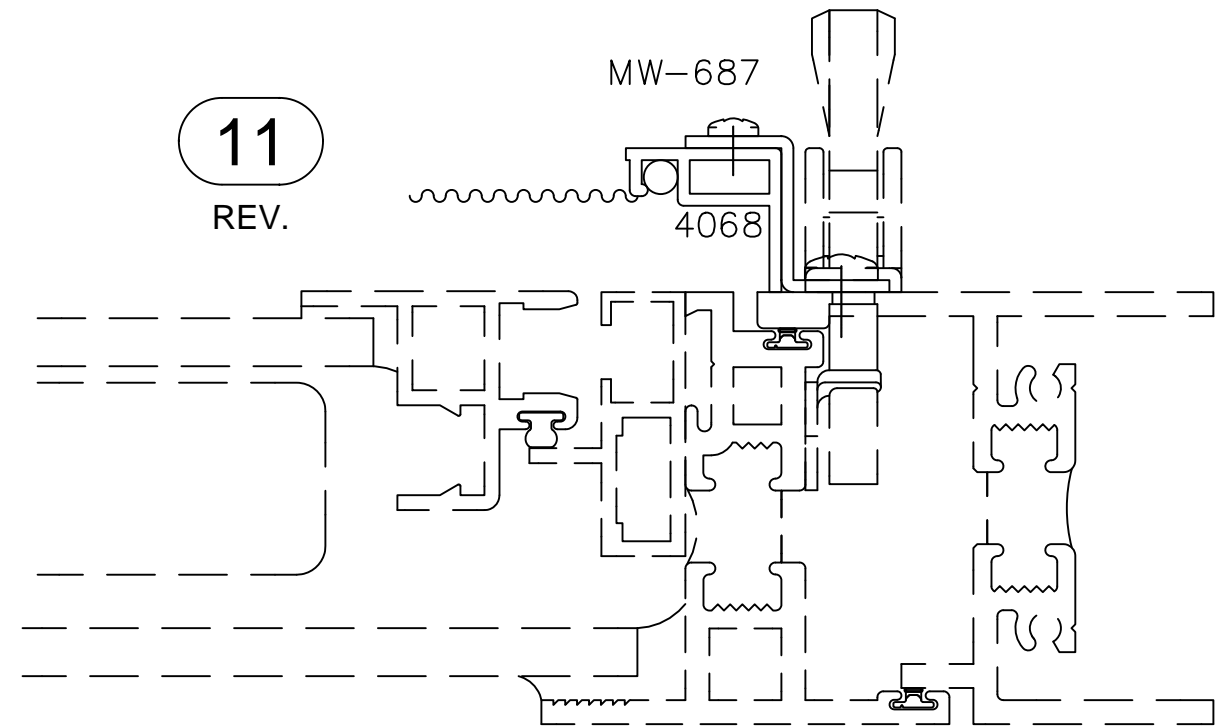

11A

5A

7A

1" GLASS - 1" BLIND - 1/4" GLASS

Screens

Blind Control Screens

-OUTWARD PROJECTED-
OUTSWINGING CASEMENT

Screens

Blind Control Screens

**-OUTWARD PROJECTED-
OUTSWINGING CASEMENT**

Screens

Flat Screens

5

11

7

**-OUTWARD PROJECTED-
OUTSWINGING CASEMENT**