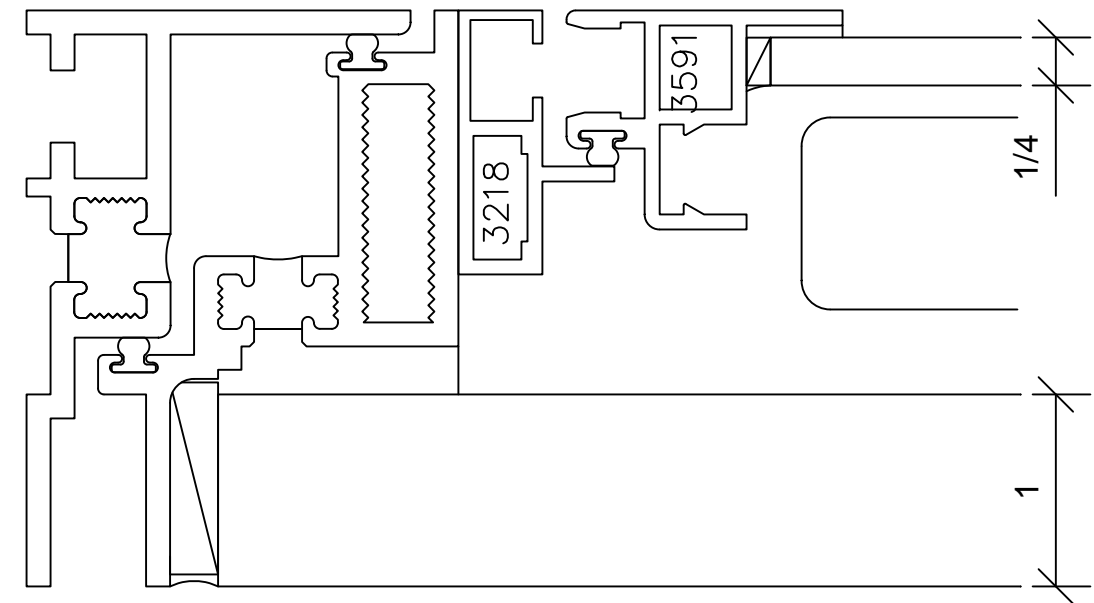

BLIND OPTIONS

Zero-Sightline 30P, 30E, 29P

5

11

7

1" GLASS - 1" BLIND - 1/4" GLASS

BLIND OPTIONS

Zero-Sightline 30P, 30E, 29P

11A

5A

7A

1" GLASS - 1" BLIND - 1/4" GLASS

Screens

Blind Control Screens

-OUTWARD PROJECTED-
OUTSWINGING CASEMENT

Screens