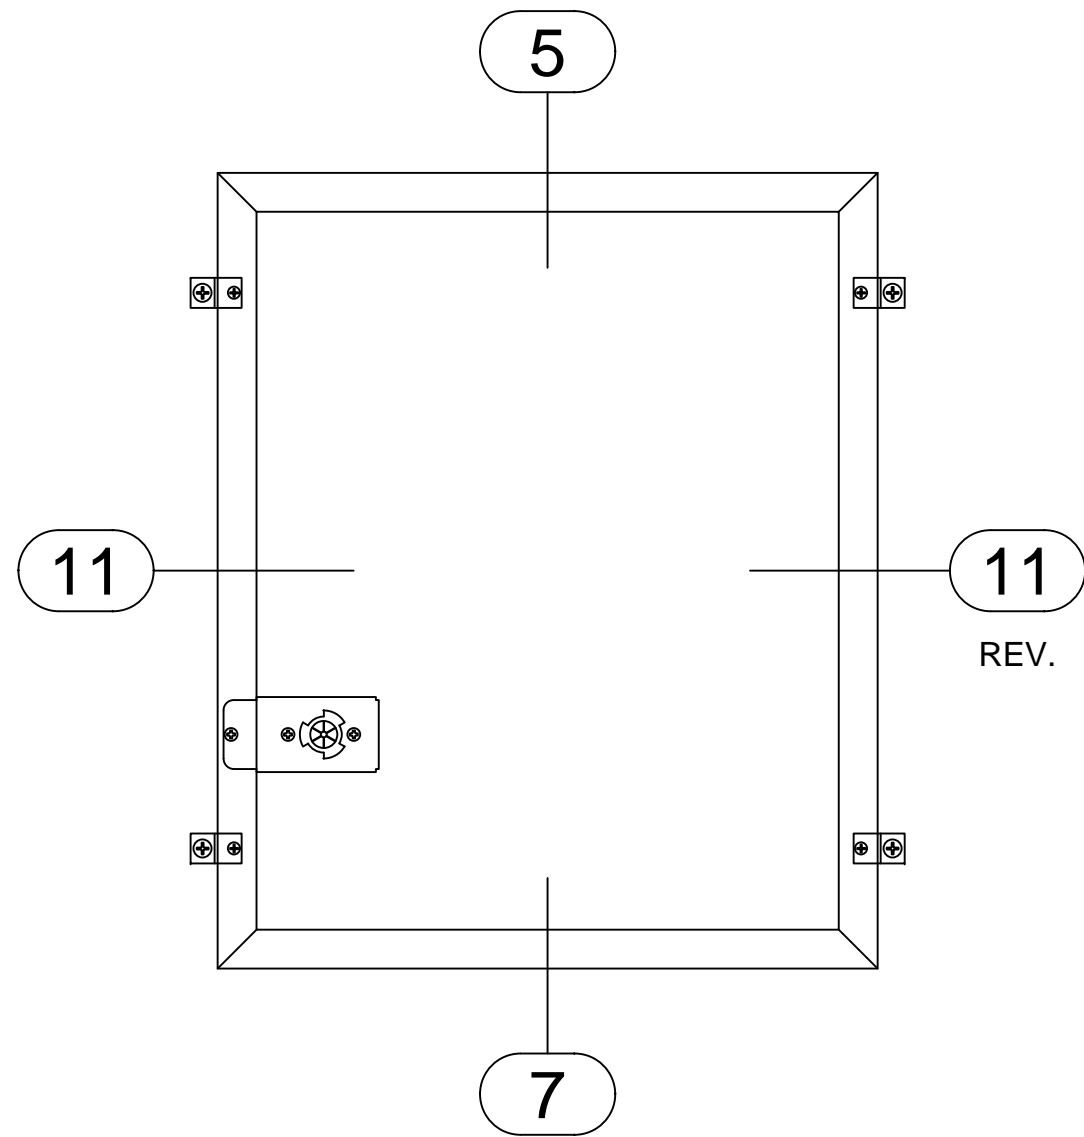

Screens

Blind Control Screens