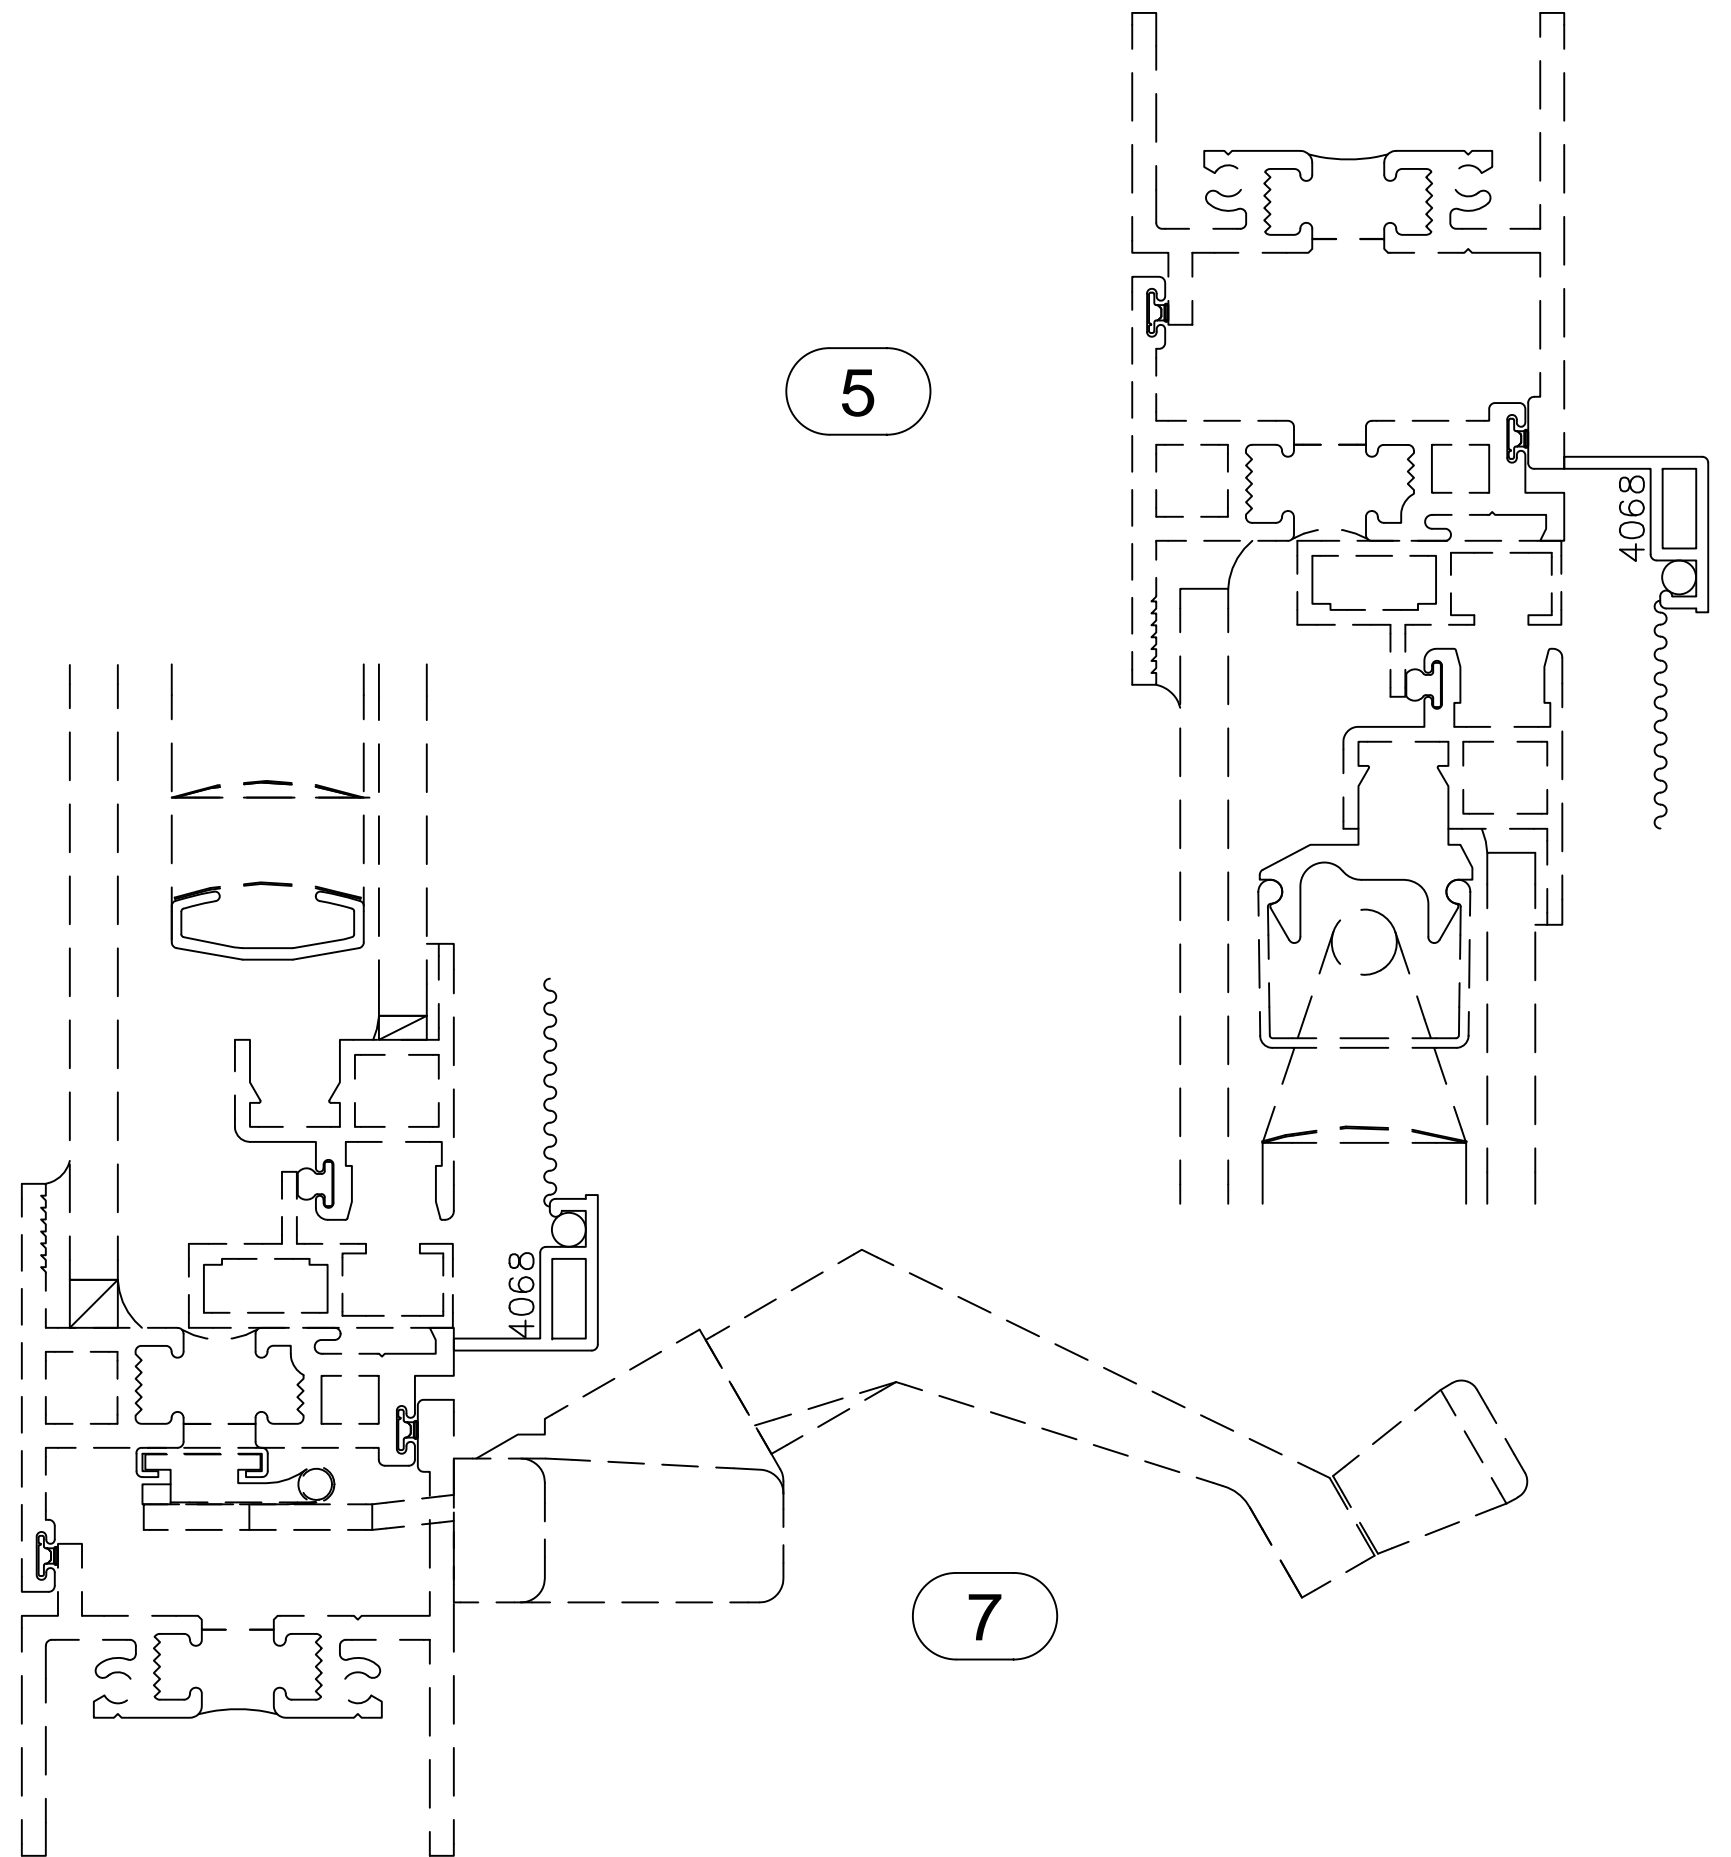

11A

5A

7A

1" GLASS - 1" BLIND - 1/4" GLASS

Screens

Blind Control Screens

-OUTWARD PROJECTED-
OUTSWINGING CASEMENT

Screens

Blind Control Screens

**-OUTWARD PROJECTED-
OUTSWINGING CASEMENT**

Screens

Flat Screens

5

11

7

**-OUTWARD PROJECTED-
OUTSWINGING CASEMENT**