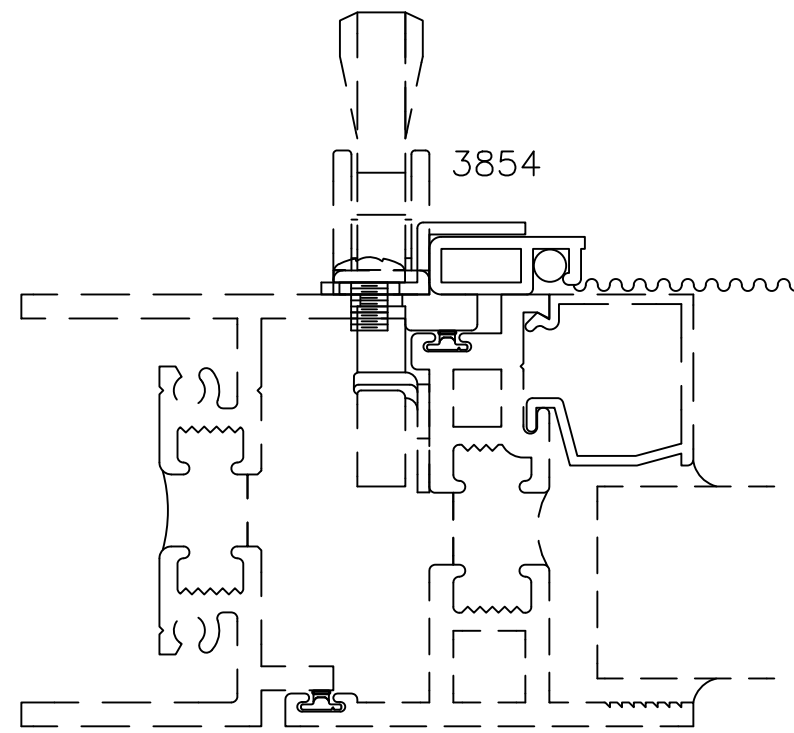

BLIND OPTIONS

Zero-Sightline 30P, 30E, 29P

5

11

7

1" GLASS - 1" BLIND - 1/4" GLASS

BLIND OPTIONS

Zero-Sightline 30P, 30E, 29P

11A

5A

7A

1" GLASS - 1" BLIND - 1/4" GLASS

Screens

Blind Control Screens

-OUTWARD PROJECTED-
OUTSWINGING CASEMENT

Screens

Blind Control Screens

**-OUTWARD PROJECTED-
OUTSWINGING CASEMENT**

Screens

Flat Screens

5

11

7

**-OUTWARD PROJECTED-
OUTSWINGING CASEMENT**

Screens

Wicket Screens

Screens

Wicket Screens

11

5

11A

7