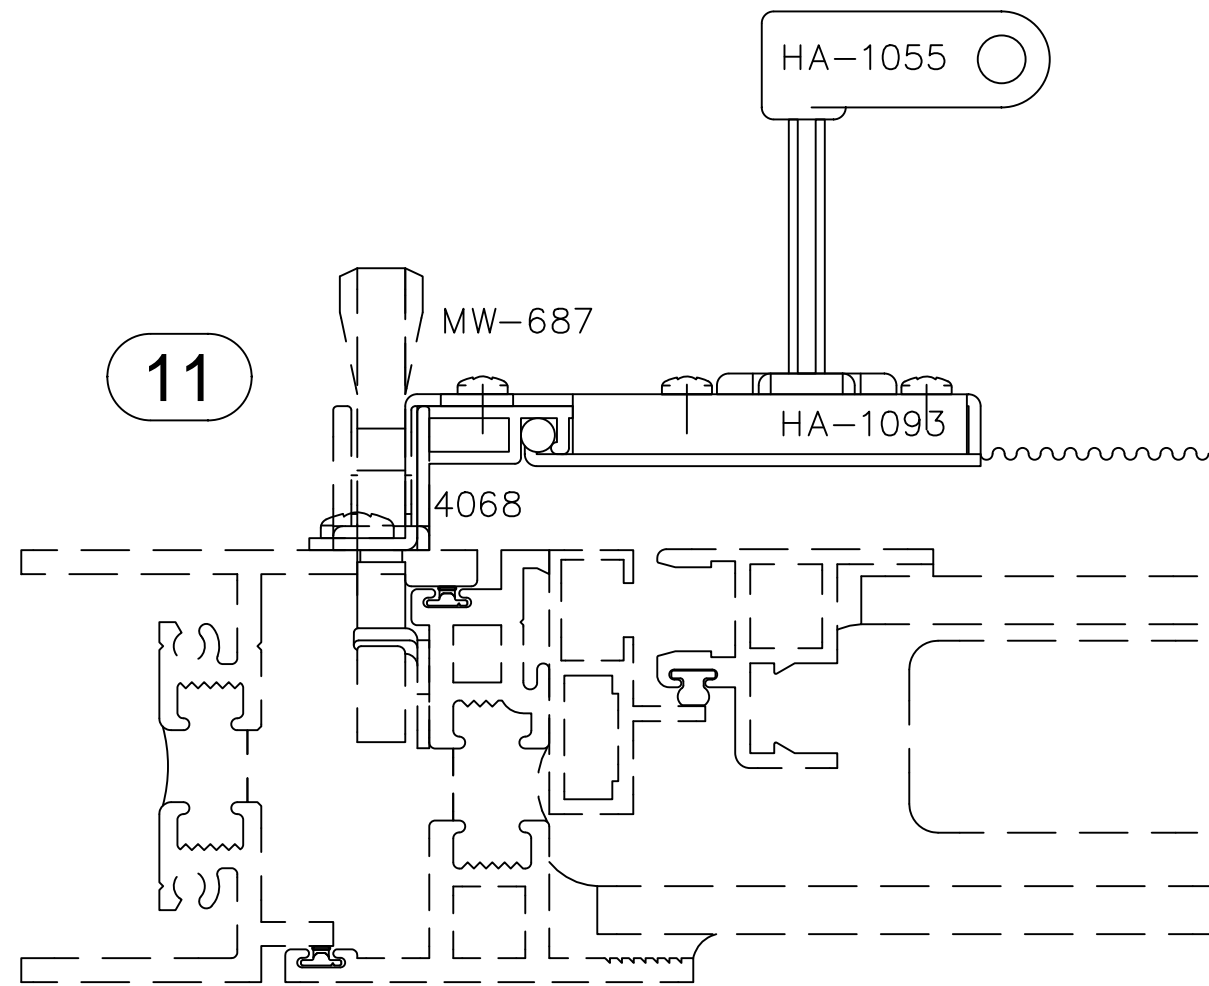

11A

5A

7A

1" GLASS - 1" BLIND - 1/4" GLASS

Screens

Blind Control Screens

-OUTWARD PROJECTED-
OUTSWINGING CASEMENT

Screens

Blind Control Screens

**-OUTWARD PROJECTED-
OUTSWINGING CASEMENT**

Screens

Flat Screens

5

11

7

**-OUTWARD PROJECTED-
OUTSWINGING CASEMENT**

Screens

Wicket Screens

Screens

Wicket Screens

11

5

11A

7