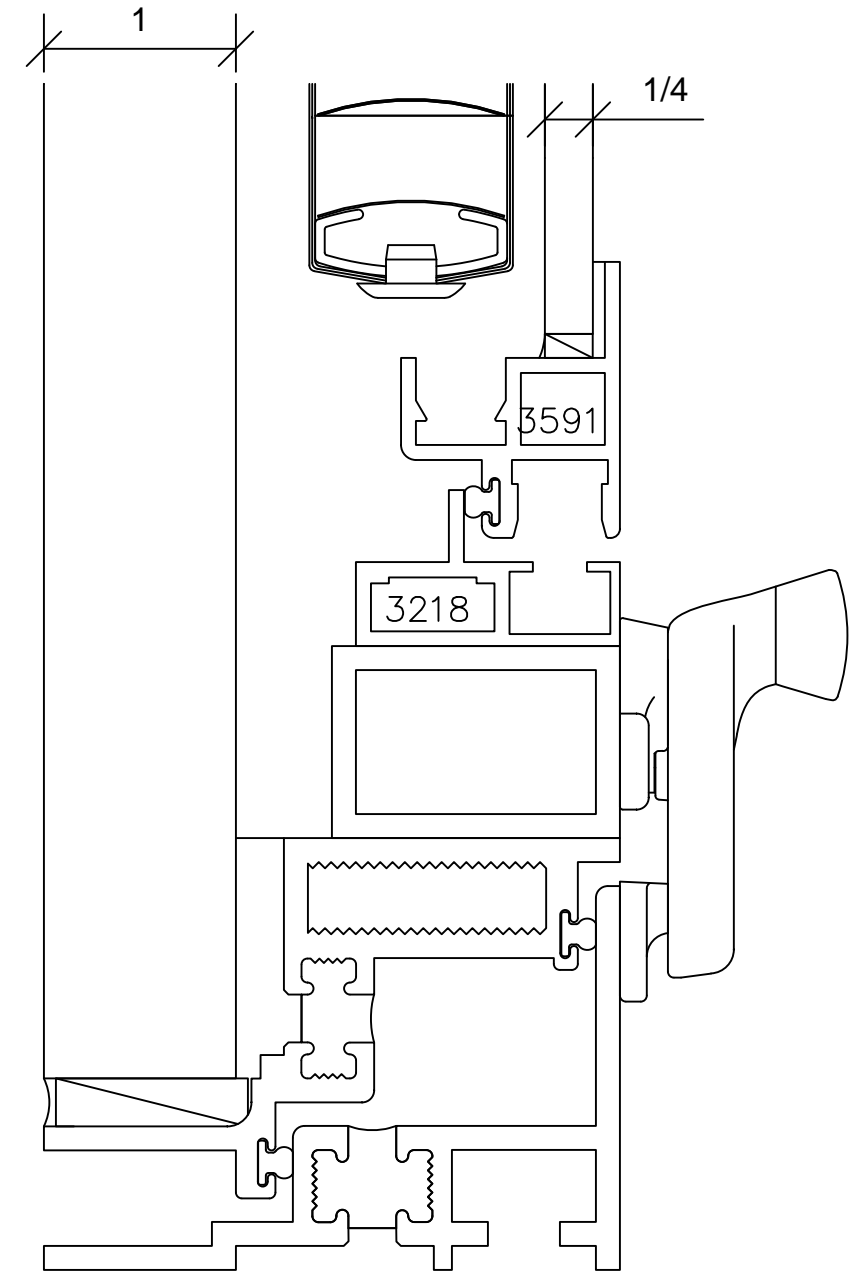

# BLIND OPTIONS

Zero-Sightline 30P, 30E, 29P

11A

5A

7A

1" GLASS - 1" BLIND - 1/4" GLASS