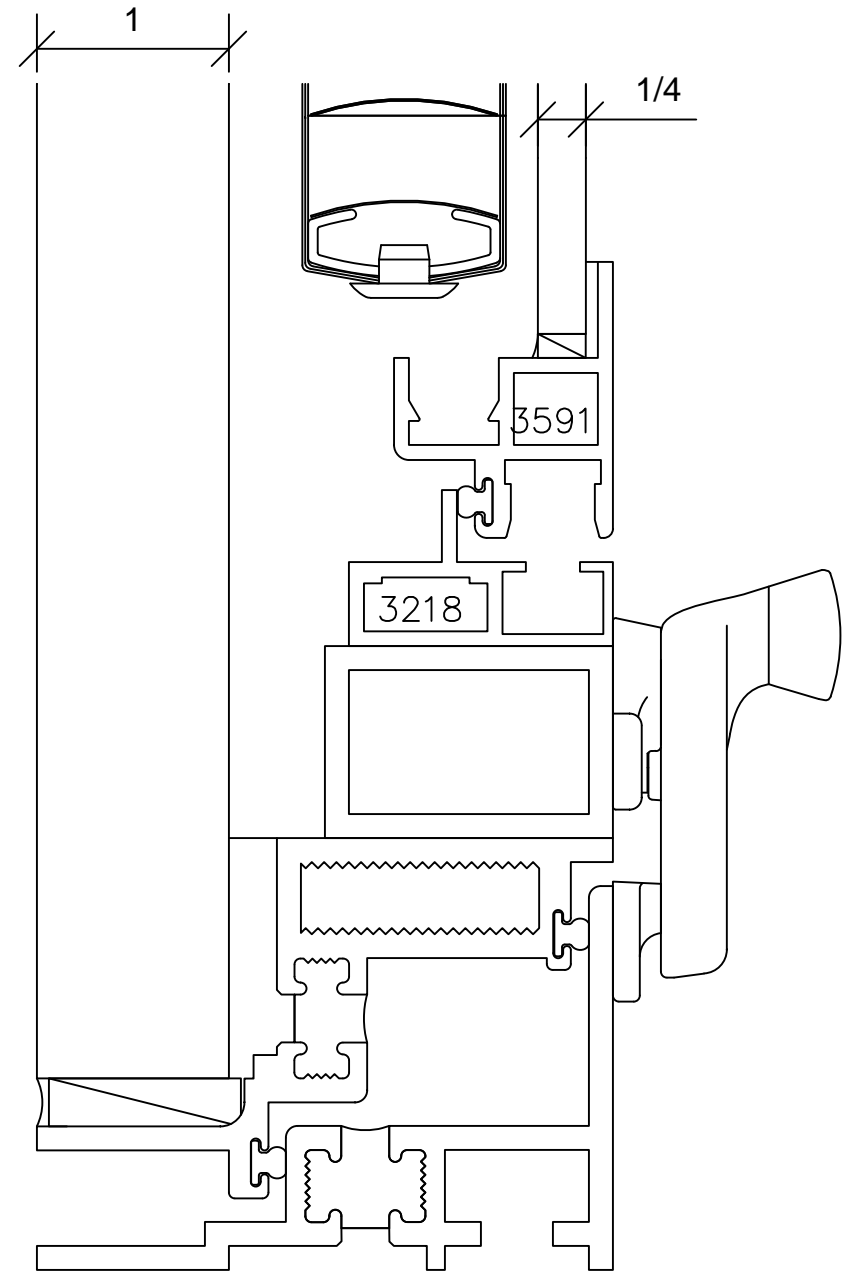

BLIND OPTIONS

Zero-Sightline 30P, 30E, 29P

5

11

7

1" GLASS - 1" BLIND - 1/4" GLASS

BLIND OPTIONS

Zero-Sightline 30P, 30E, 29P

11A

5A

7A

1" GLASS - 1" BLIND - 1/4" GLASS

Screens

Blind Control Screens

-OUTWARD PROJECTED-
OUTSWINGING CASEMENT

Screens