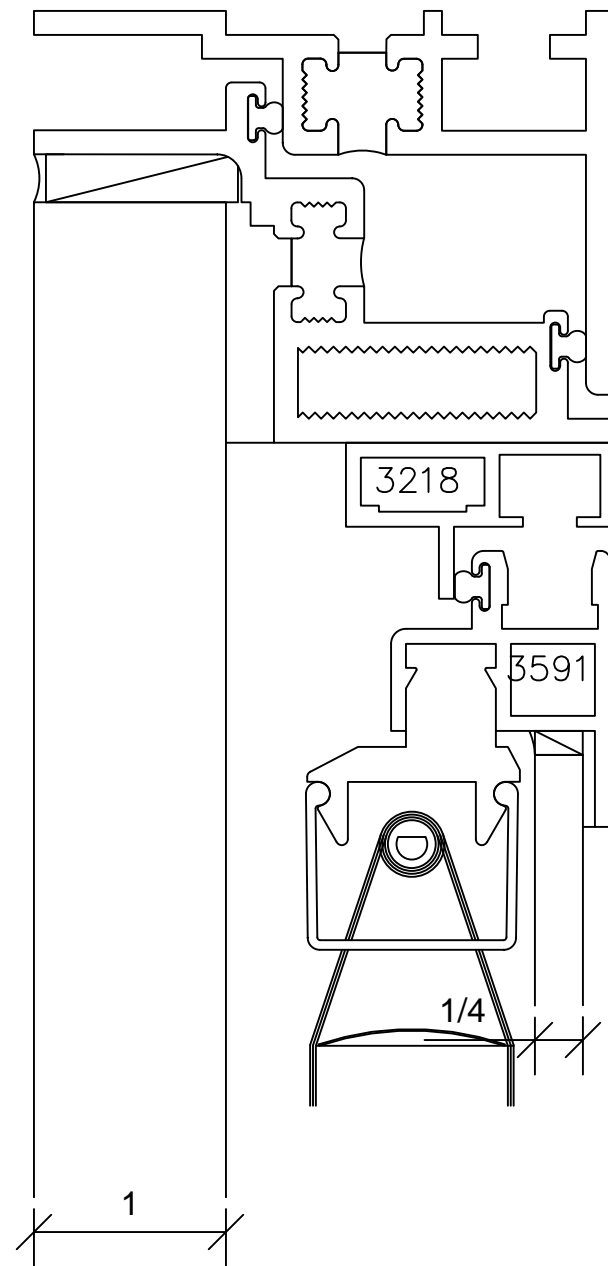

BLIND OPTIONS

Zero-Sightline 30P, 30E, 29P

5

11

7

1" GLASS - 1" BLIND - 1/4" GLASS

BLIND OPTIONS

Zero-Sightline 30P, 30E, 29P

11A

5A

7A

1" GLASS - 1" BLIND - 1/4" GLASS

Screens

Blind Control Screens

-OUTWARD PROJECTED-
OUTSWINGING CASEMENT

Screens