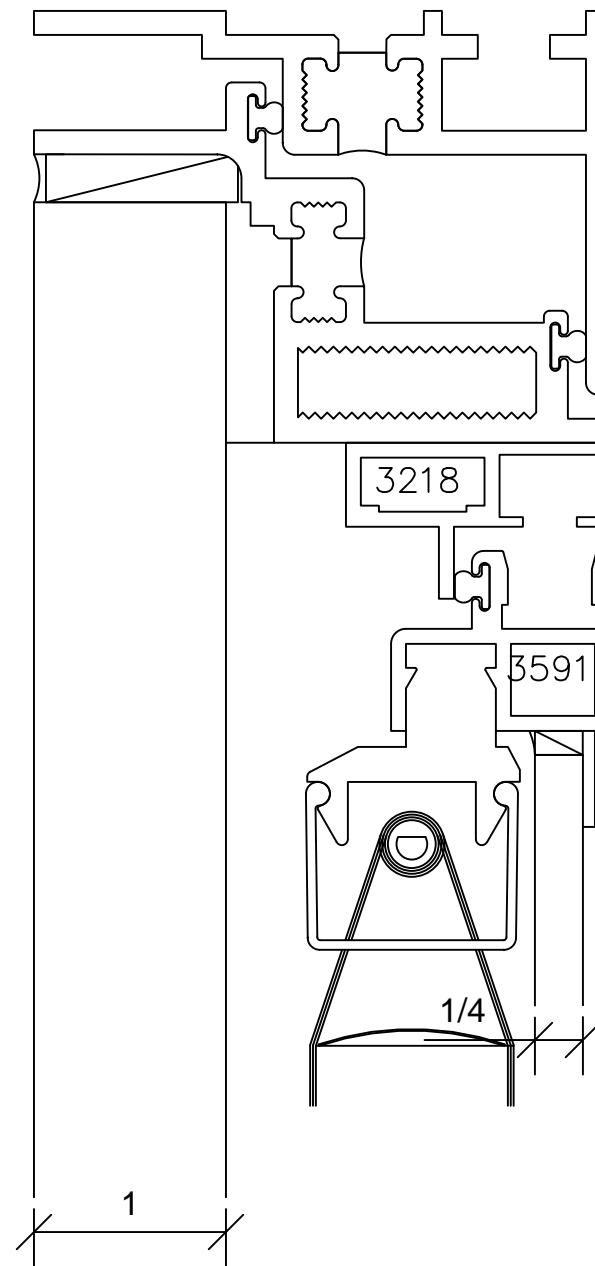

BLIND OPTIONS

Zero-Sightline 30P, 30E, 29P

5A

1" GLASS - 1" BLIND - 1/4" GLASS