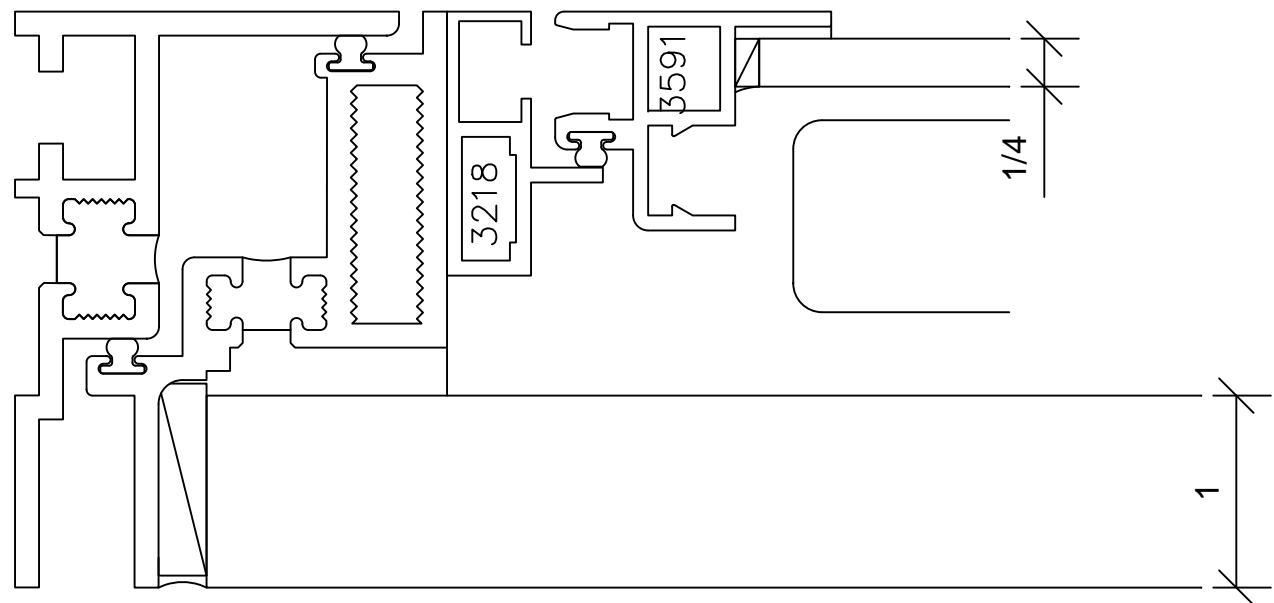

BLIND OPTIONS

Zero-Sightline 30P, 30E, 29P

5

11

7

1" GLASS - 1" BLIND - 1/4" GLASS

BLIND OPTIONS

Zero-Sightline 30P, 30E, 29P

11A

5A

7A

1" GLASS - 1" BLIND - 1/4" GLASS

Screens

Blind Control Screens

-OUTWARD PROJECTED-
OUTSWINGING CASEMENT

Screens