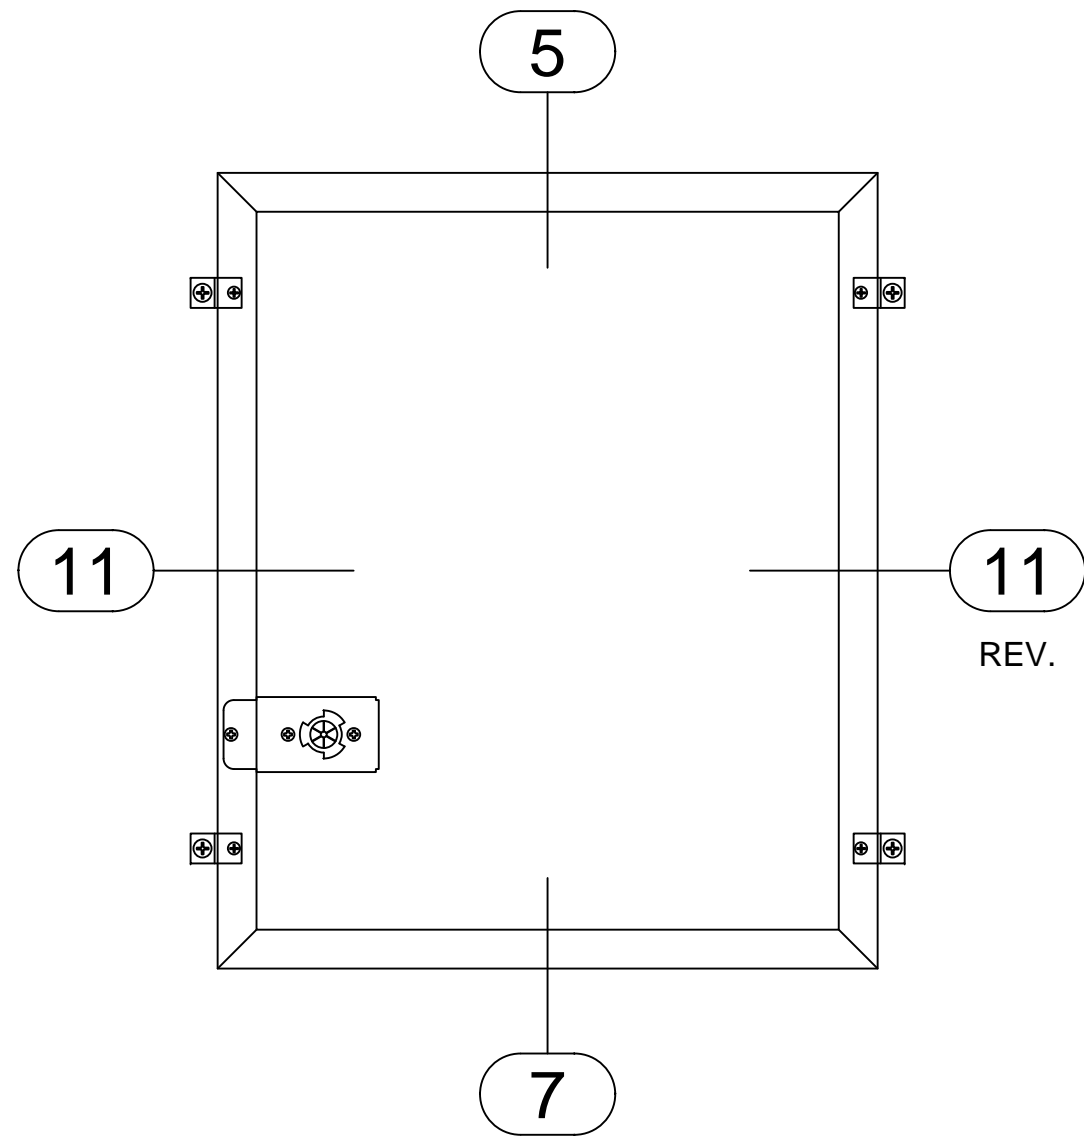

11A

5A

7A

1" GLASS - 1" BLIND - 1/4" GLASS

Screens

Blind Control Screens

-OUTWARD PROJECTED-
OUTSWINGING CASEMENT

Screens

Blind Control Screens

**-OUTWARD PROJECTED-
OUTSWINGING CASEMENT**

Screens

Flat Screens

5

11

7

**-OUTWARD PROJECTED-
OUTSWINGING CASEMENT**