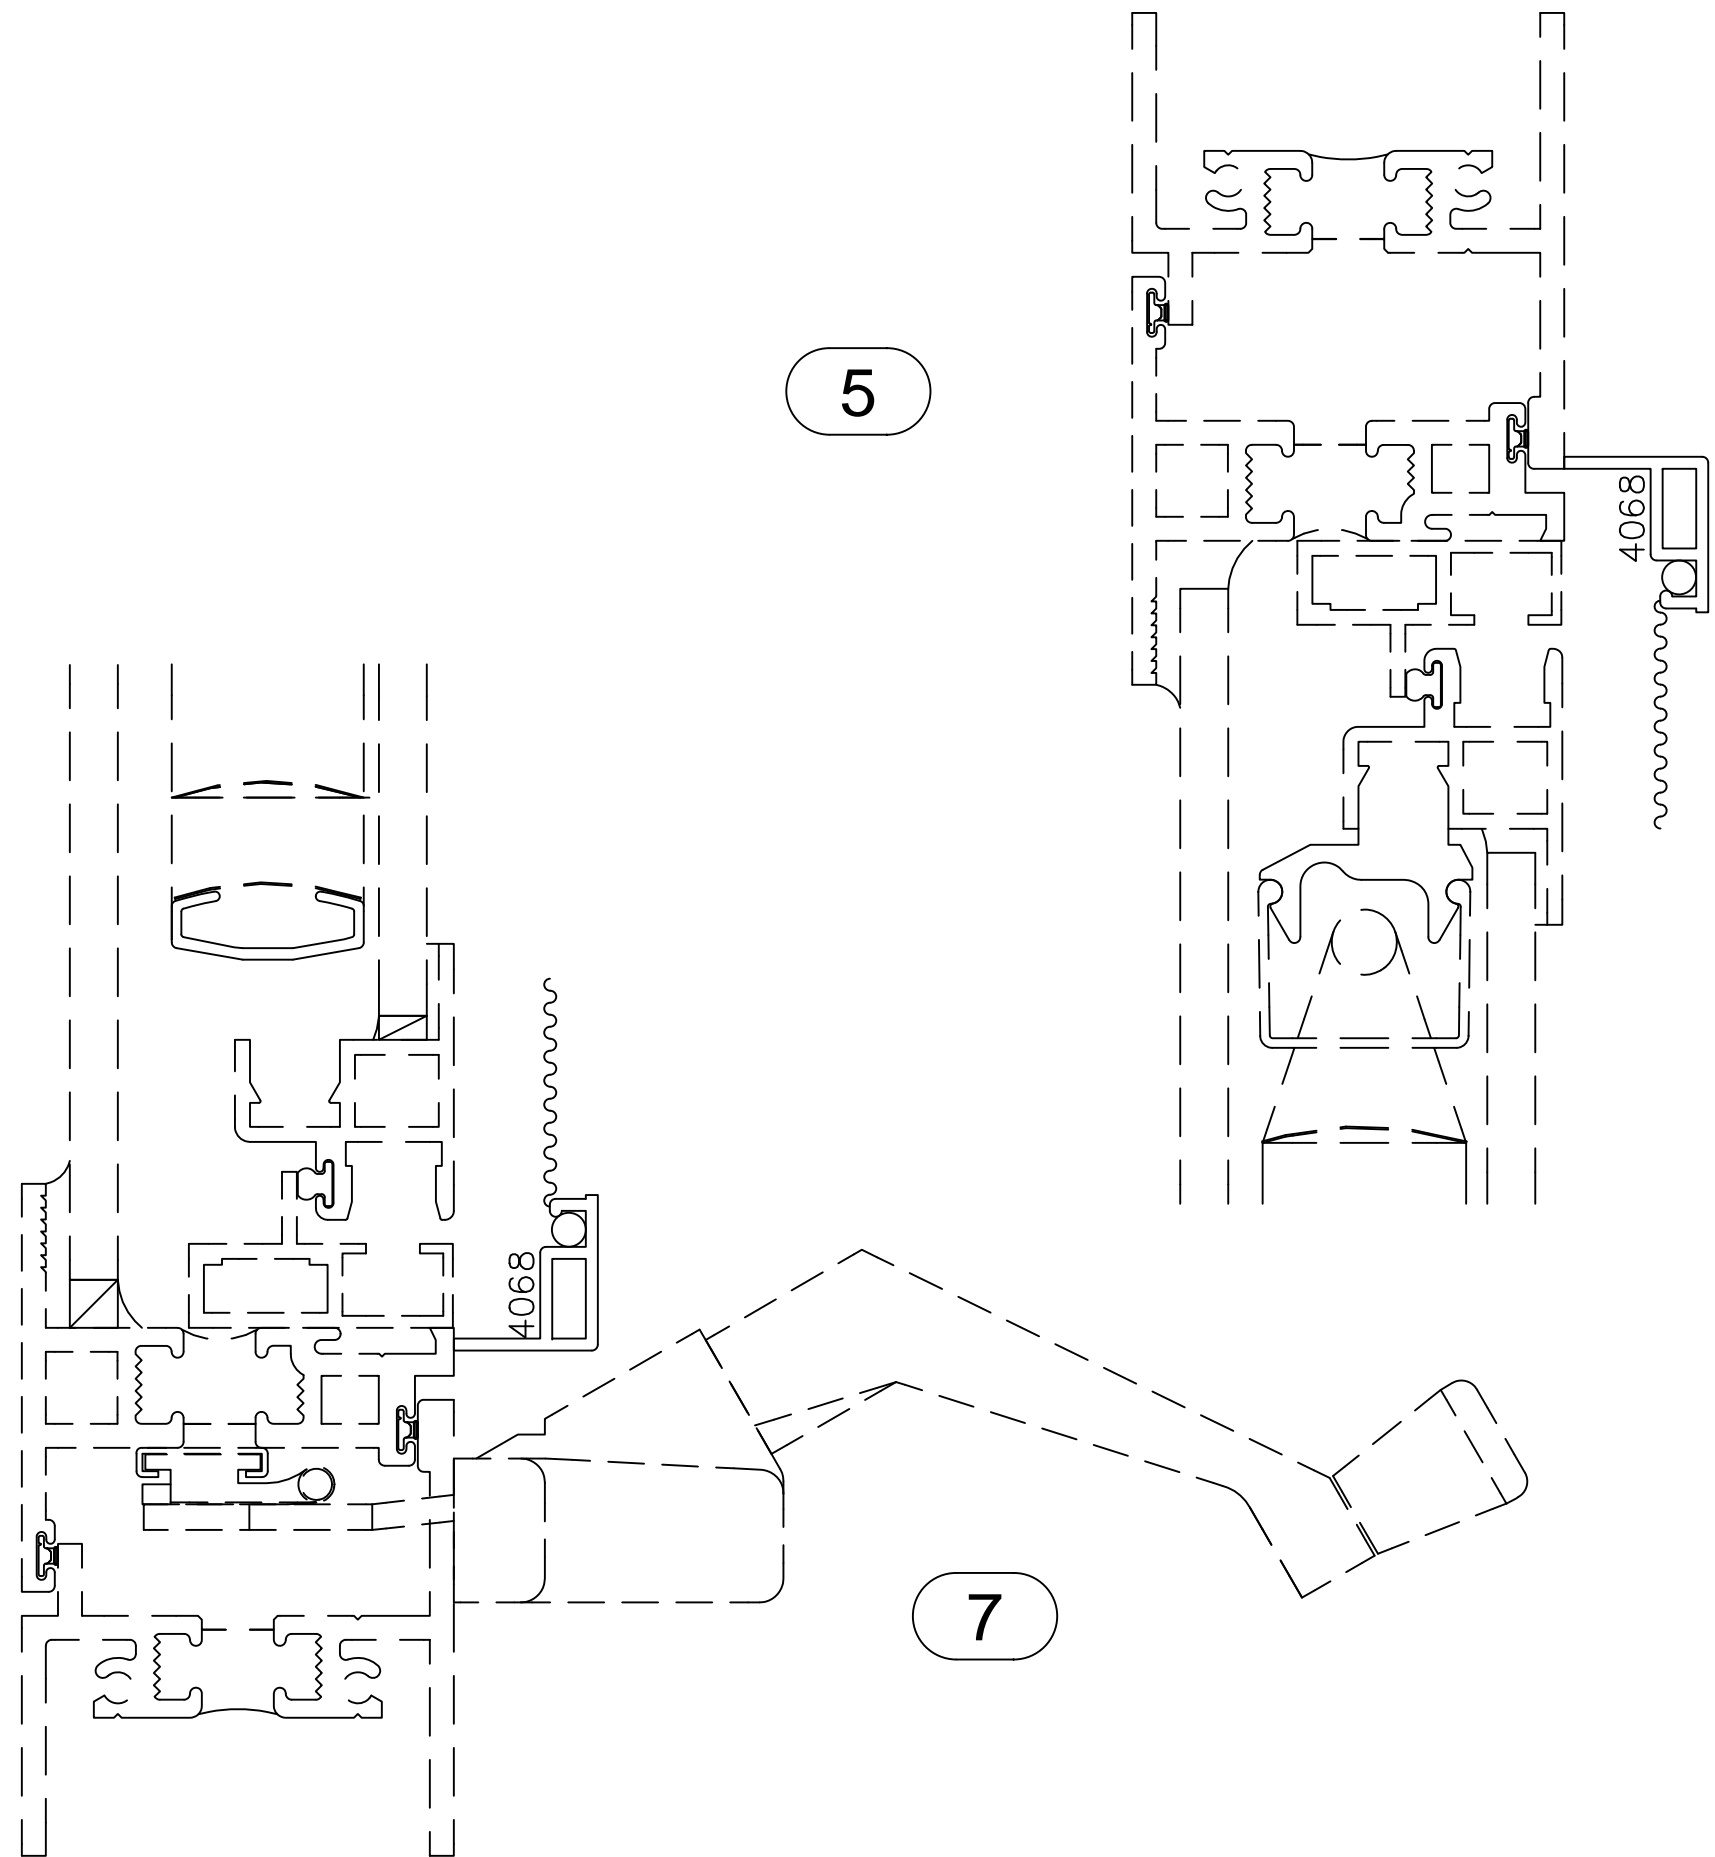

-OUTWARD PROJECTED-
OUTSWINGING CASEMENT