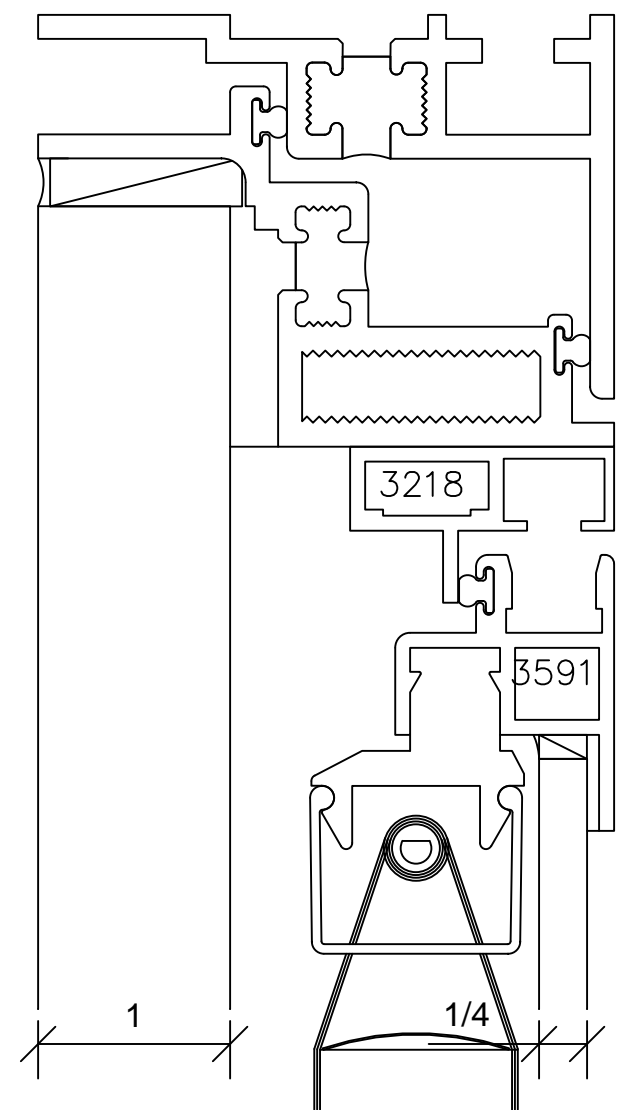

BLIND OPTIONS

Zero-Sightline 30P, 30E, 29P

5

11

7

1" GLASS - 1" BLIND - 1/4" GLASS

BLIND OPTIONS

Zero-Sightline 30P, 30E, 29P

11A

5A

7A

1" GLASS - 1" BLIND - 1/4" GLASS

Screens

Blind Control Screens

-OUTWARD PROJECTED-
OUTSWINGING CASEMENT

Screens