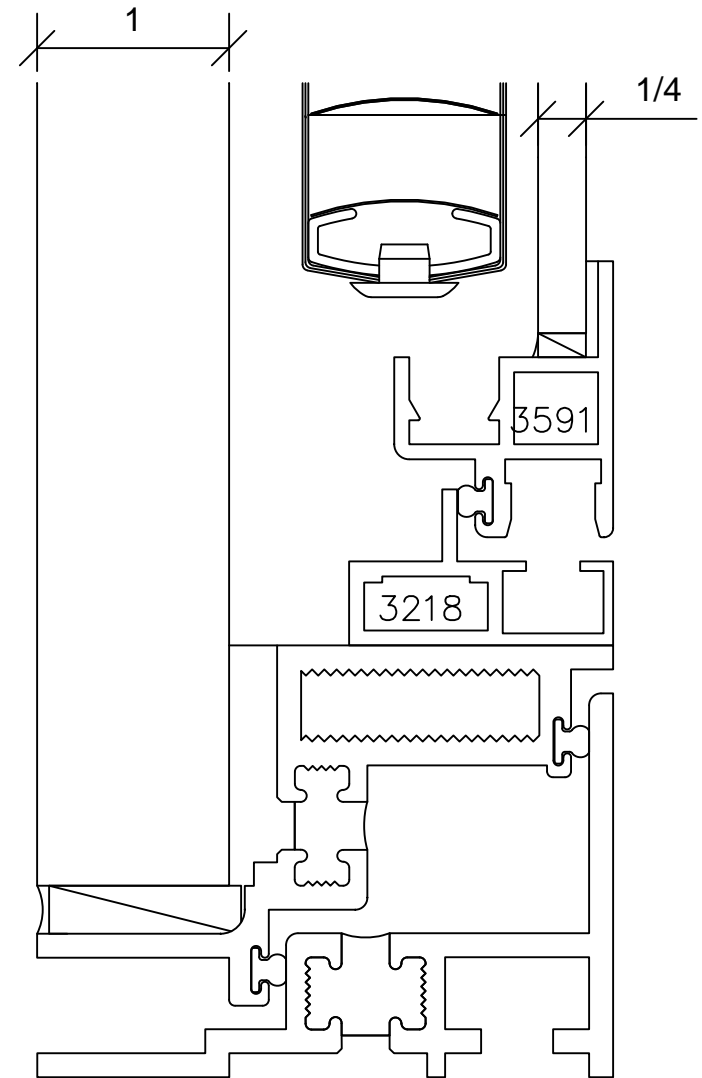

BLIND OPTIONS

Zero-Sightline 30P, 30E, 29P

5

11

7

1" GLASS - 1" BLIND - 1/4" GLASS

BLIND OPTIONS

Zero-Sightline 30P, 30E, 29P

11A

5A

7A

1" GLASS - 1" BLIND - 1/4" GLASS

Screens

Blind Control Screens

-OUTWARD PROJECTED-
OUTSWINGING CASEMENT

Screens