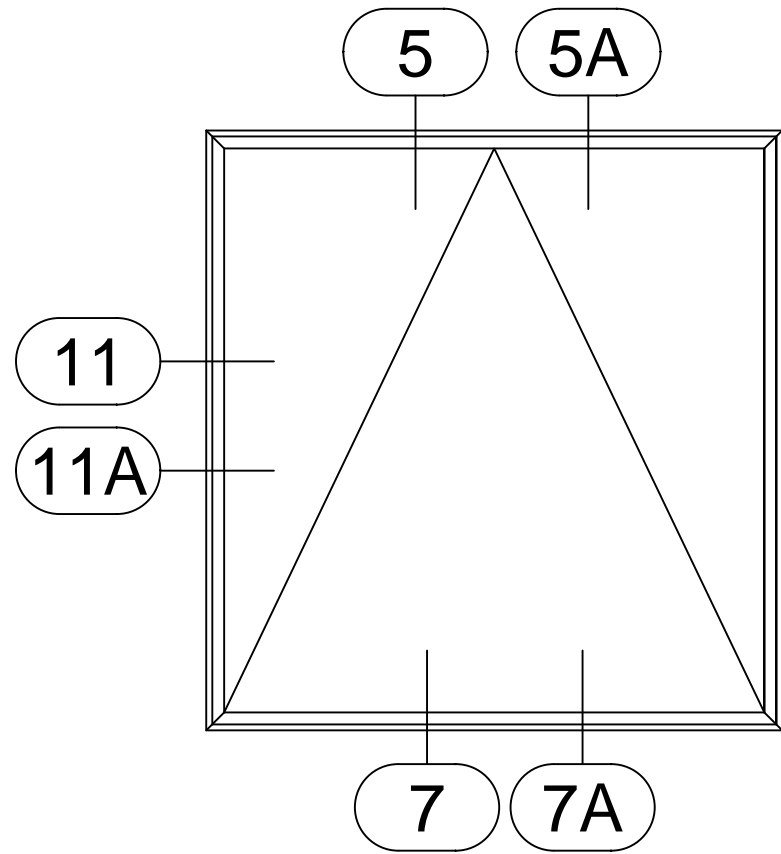

BLIND OPTIONS

Zero-Sightline 30P, 30E, 29P

5

11

7

1" GLASS - 1" BLIND - 1/4" GLASS

BLIND OPTIONS

Zero-Sightline 30P, 30E, 29P

11A

5A

7A

1" GLASS - 1" BLIND - 1/4" GLASS

Screens

Blind Control Screens

-OUTWARD PROJECTED-
OUTSWINGING CASEMENT

Screens