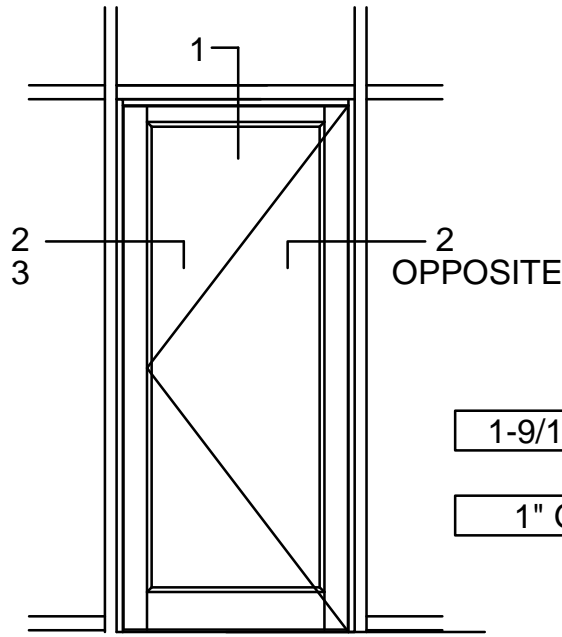

Oldcastle BuildingEnvelope™

***AD-375 - Thermal Door - 1-9/16" Glass
Reliance-HTC Curtain Wall Frame
Reliance-TC Curtain Wall Frame***

THERMAL ENTRANCES - AD-375 DOOR AT RELIANCE HTC CURTAIN WALL

1-3/4" GLASS IN FRAME

2" GLASS IN FRAME

THERMAL ENTRANCES - AD-375 DOOR AT RELIANCE-TC TYPE II CURTAIN WALL

STANDARD PRESSURE PLATE

FRP PRESSURE PLATE

1-9/16" GLASS IN DOOR

1" GLASS IN FRAME

THERMAL ENTRANCES - AD-375 DOOR -STILES-RAILS