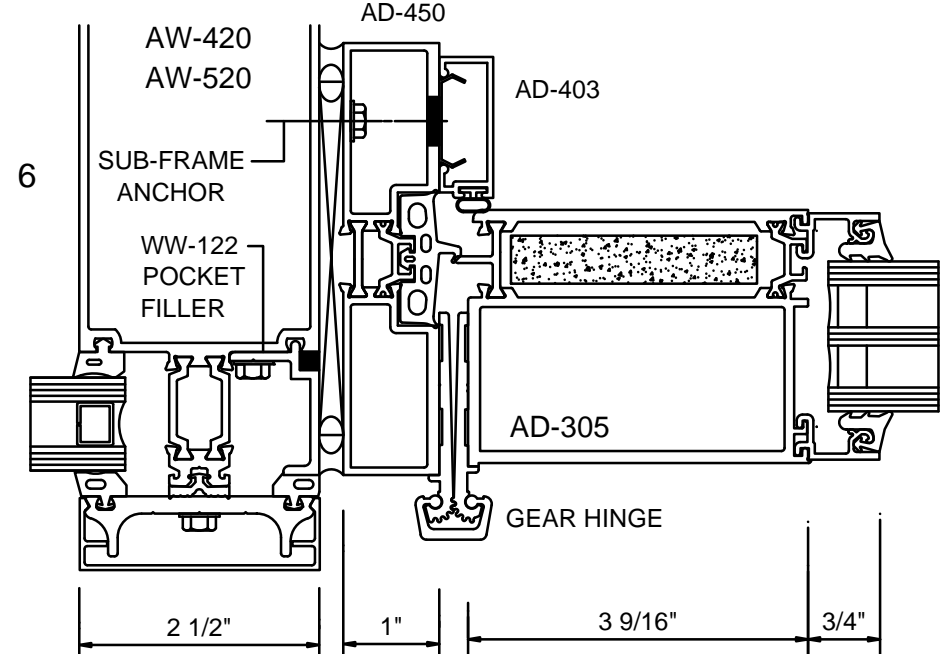

2" GLASS IN FRAME

THERMAL ENTRANCES - AD-375 DOOR AT RELIANCE-TC TYPE II CURTAIN WALL

STANDARD PRESSURE PLATE

FRP PRESSURE PLATE

1-9/16" GLASS IN DOOR

1" GLASS IN FRAME

THERMAL ENTRANCES - AD-375 DOOR -STILES-RAILS

THERMAL ENTRANCES - AD-375 DOOR-COMMON JAMBS