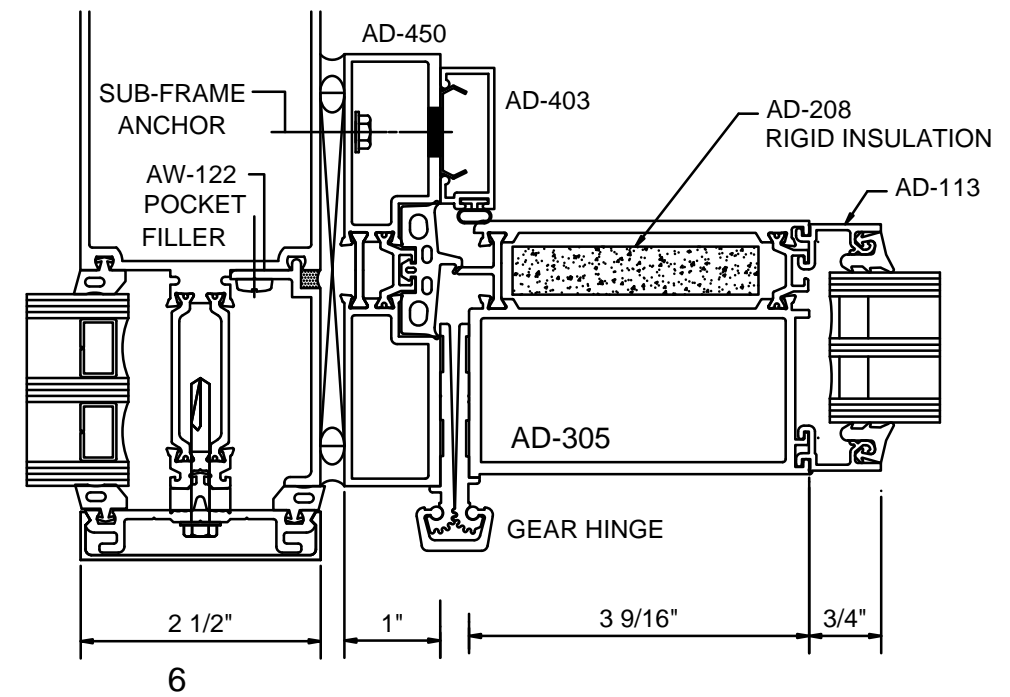

Oldcastle BuildingEnvelope™

***AD-375 - Thermal Door - 1-9/16" Glass
Reliance-HTC Curtain Wall Frame
Reliance-TC Curtain Wall Frame***

THERMAL ENTRANCES - AD-375 DOOR AT RELIANCE HTC CURTAIN WALL

1-3/4" GLASS IN FRAME

2" GLASS IN FRAME

THERMAL ENTRANCES - AD-375 DOOR AT RELIANCE-TC TYPE II CURTAIN WALL

STANDARD PRESSURE PLATE

FRP PRESSURE PLATE

1-9/16" GLASS IN DOOR

1" GLASS IN FRAME

THERMAL ENTRANCES - AD-375 DOOR -STILES-RAILS

THERMAL ENTRANCES - AD-375 DOOR-COMMON JAMBS