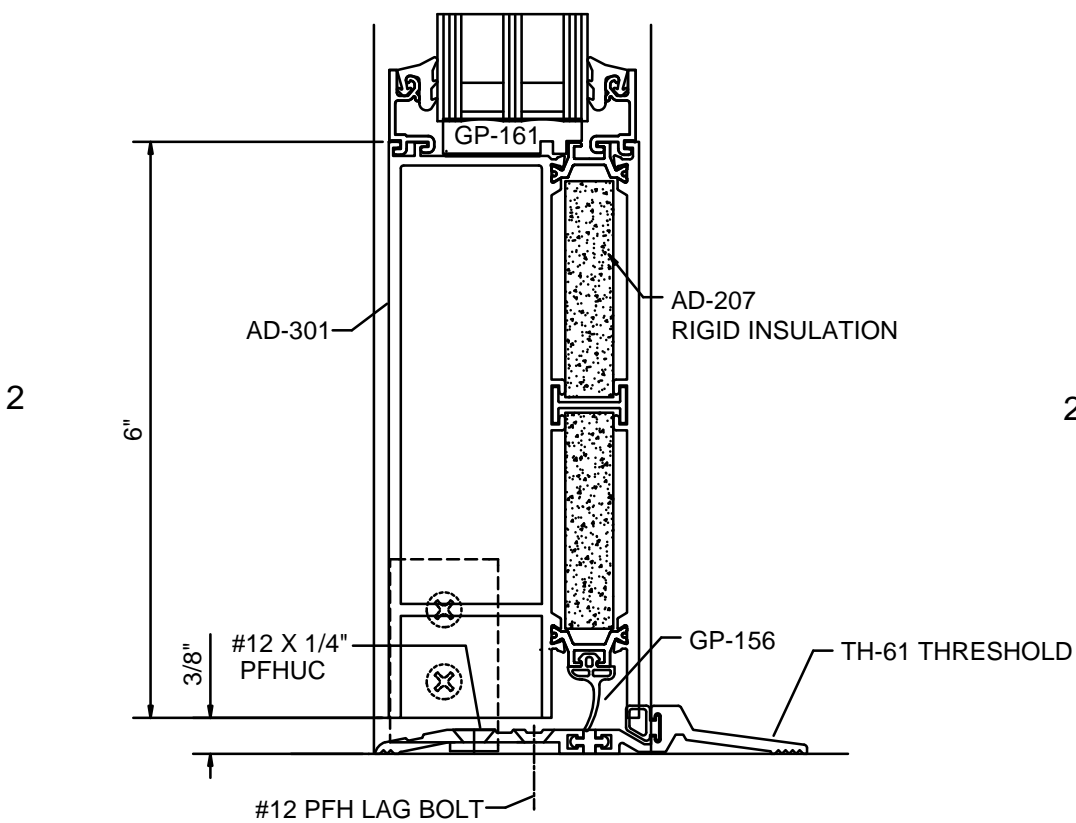

2" GLASS IN FRAME

THERMAL ENTRANCES - AD-375 DOOR AT RELIANCE-TC TYPE II CURTAIN WALL

STANDARD PRESSURE PLATE

FRP PRESSURE PLATE

1-9/16" GLASS IN DOOR

1" GLASS IN FRAME

THERMAL ENTRANCES - AD-375 DOOR -STILES-RAILS

THERMAL ENTRANCES - AD-375 DOOR-COMMON JAMBS