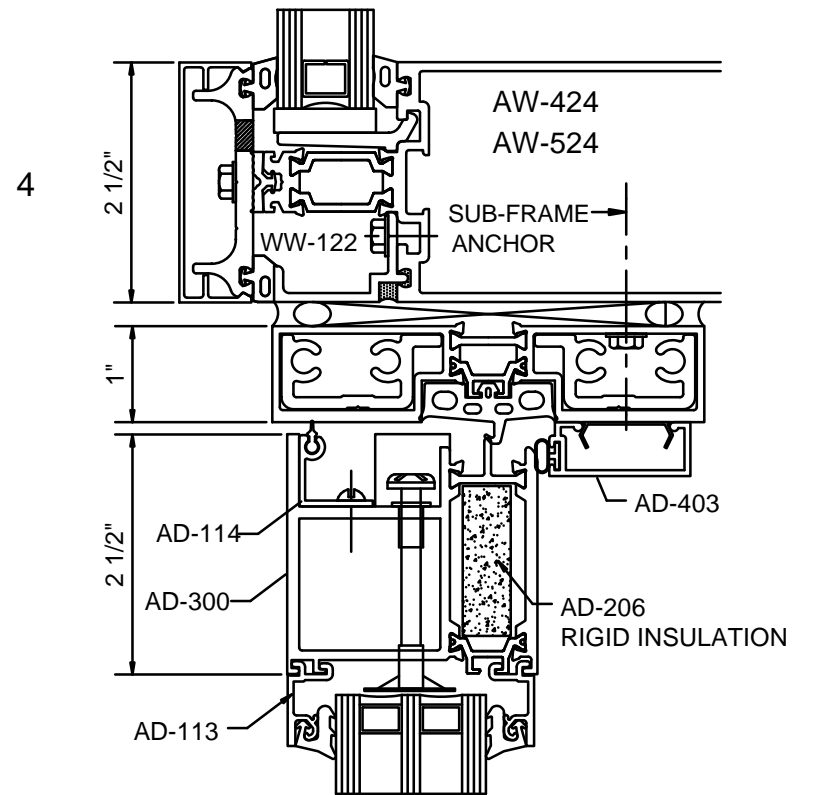

2" GLASS IN FRAME

THERMAL ENTRANCES - AD-375 DOOR AT RELIANCE-TC TYPE II CURTAIN WALL

STANDARD PRESSURE PLATE

FRP PRESSURE PLATE

1-9/16" GLASS IN DOOR

1" GLASS IN FRAME

THERMAL ENTRANCES - AD-375 DOOR -STILES-RAILS

THERMAL ENTRANCES - AD-375 DOOR-COMMON JAMBS