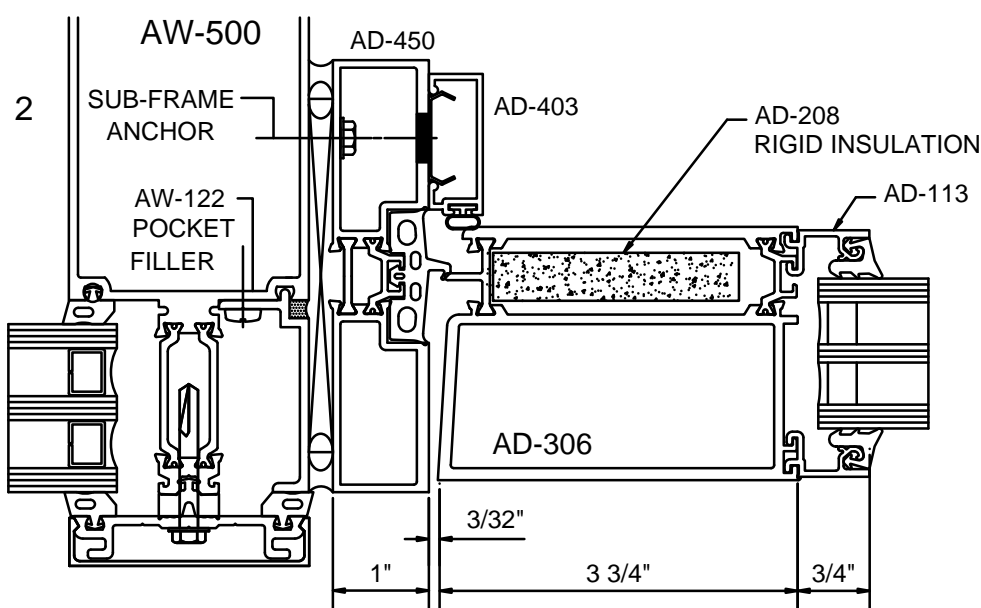

Oldcastle BuildingEnvelope™

***AD-375 - Thermal Door - 1-9/16" Glass
Reliance-HTC Curtain Wall Frame
Reliance-TC Curtain Wall Frame***

THERMAL ENTRANCES - AD-375 DOOR AT RELIANCE HTC CURTAIN WALL

1-3/4" GLASS IN FRAME

2" GLASS IN FRAME

THERMAL ENTRANCES - AD-375 DOOR AT RELIANCE-TC TYPE II CURTAIN WALL

STANDARD PRESSURE PLATE

FRP PRESSURE PLATE

1-9/16" GLASS IN DOOR

1" GLASS IN FRAME

THERMAL ENTRANCES - AD-375 DOOR -STILES-RAILS

THERMAL ENTRANCES - AD-375 DOOR-COMMON JAMBS