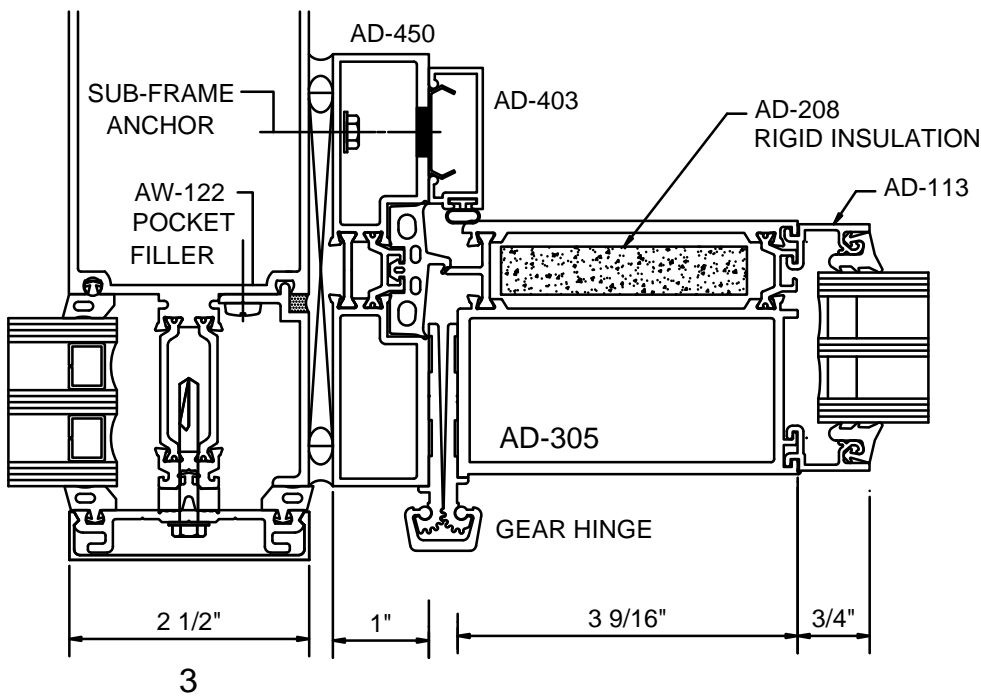

Oldcastle BuildingEnvelope™

***AD-375 - Thermal Door - 1-9/16" Glass
Reliance-HTC Curtain Wall Frame
Reliance-TC Curtain Wall Frame***

THERMAL ENTRANCES - AD-375 DOOR AT RELIANCE HTC CURTAIN WALL

1-3/4" GLASS IN FRAME

2" GLASS IN FRAME

THERMAL ENTRANCES - AD-375 DOOR AT RELIANCE-TC TYPE II CURTAIN WALL

STANDARD PRESSURE PLATE

FRP PRESSURE PLATE

1-9/16" GLASS IN DOOR

1" GLASS IN FRAME

THERMAL ENTRANCES - AD-375 DOOR -STILES-RAILS

THERMAL ENTRANCES - AD-375 DOOR-COMMON JAMBS