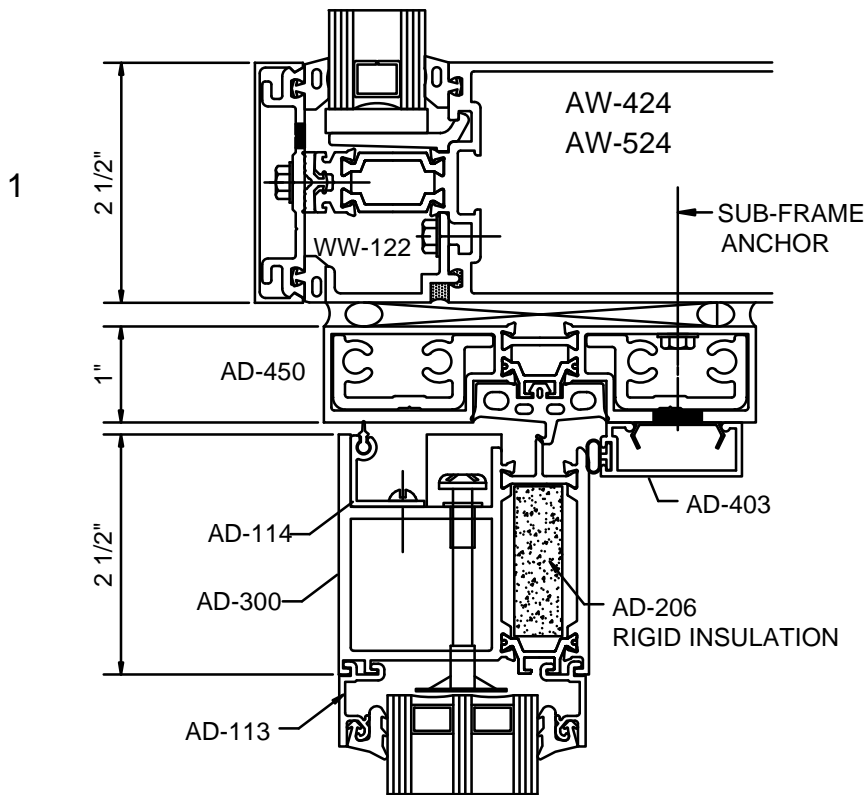

2" GLASS IN FRAME

THERMAL ENTRANCES - AD-375 DOOR AT RELIANCE-TC TYPE II CURTAIN WALL

STANDARD PRESSURE PLATE

FRP PRESSURE PLATE

1-9/16" GLASS IN DOOR

1" GLASS IN FRAME

THERMAL ENTRANCES - AD-375 DOOR -STILES-RAILS

THERMAL ENTRANCES - AD-375 DOOR-COMMON JAMBS