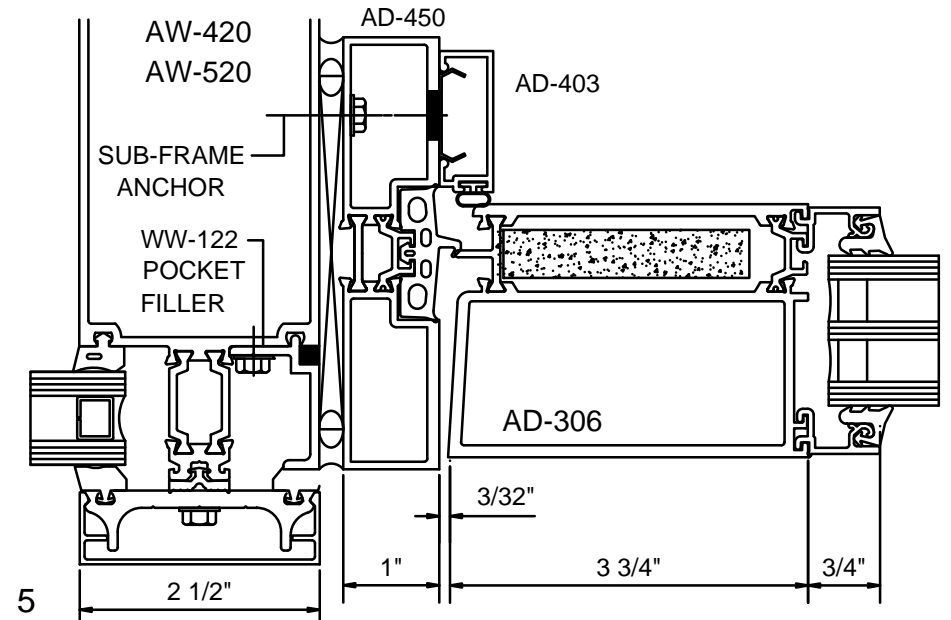

2" GLASS IN FRAME

THERMAL ENTRANCES - AD-375 DOOR AT RELIANCE-TC TYPE II CURTAIN WALL

STANDARD PRESSURE PLATE

FRP PRESSURE PLATE

1-9/16" GLASS IN DOOR

1" GLASS IN FRAME

THERMAL ENTRANCES - AD-375 DOOR -STILES-RAILS