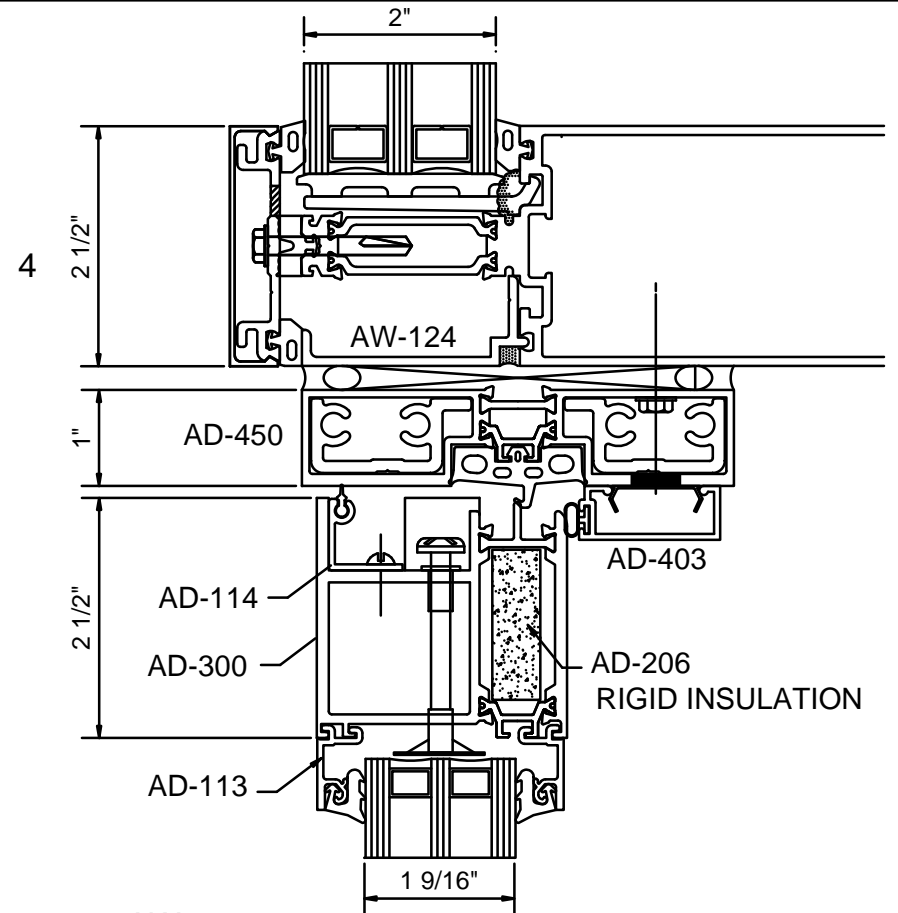

Oldcastle BuildingEnvelope™

***AD-375 - Thermal Door - 1-9/16" Glass
Reliance-HTC Curtain Wall Frame
Reliance-TC Curtain Wall Frame***

THERMAL ENTRANCES - AD-375 DOOR AT RELIANCE HTC CURTAIN WALL

1-3/4" GLASS IN FRAME

2" GLASS IN FRAME

THERMAL ENTRANCES - AD-375 DOOR AT RELIANCE-TC TYPE II CURTAIN WALL

STANDARD PRESSURE PLATE

FRP PRESSURE PLATE

1-9/16" GLASS IN DOOR

1" GLASS IN FRAME

THERMAL ENTRANCES - AD-375 DOOR -STILES-RAILS

THERMAL ENTRANCES - AD-375 DOOR-COMMON JAMBS