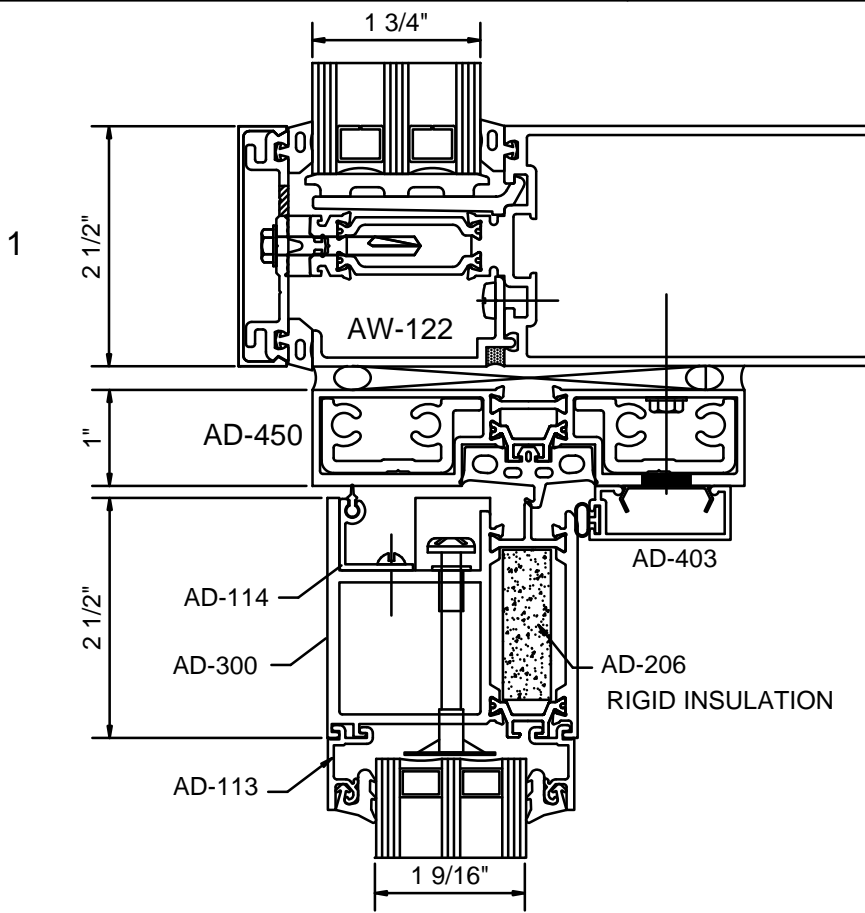

Oldcastle BuildingEnvelope™

***AD-375 - Thermal Door - 1-9/16" Glass
Reliance-HTC Curtain Wall Frame
Reliance-TC Curtain Wall Frame***

THERMAL ENTRANCES - AD-375 DOOR AT RELIANCE HTC CURTAIN WALL

1-3/4" GLASS IN FRAME

2" GLASS IN FRAME

THERMAL ENTRANCES - AD-375 DOOR AT RELIANCE-TC TYPE II CURTAIN WALL

STANDARD PRESSURE PLATE

FRP PRESSURE PLATE

1-9/16" GLASS IN DOOR

1" GLASS IN FRAME

THERMAL ENTRANCES - AD-375 DOOR -STILES-RAILS

THERMAL ENTRANCES - AD-375 DOOR-COMMON JAMBS