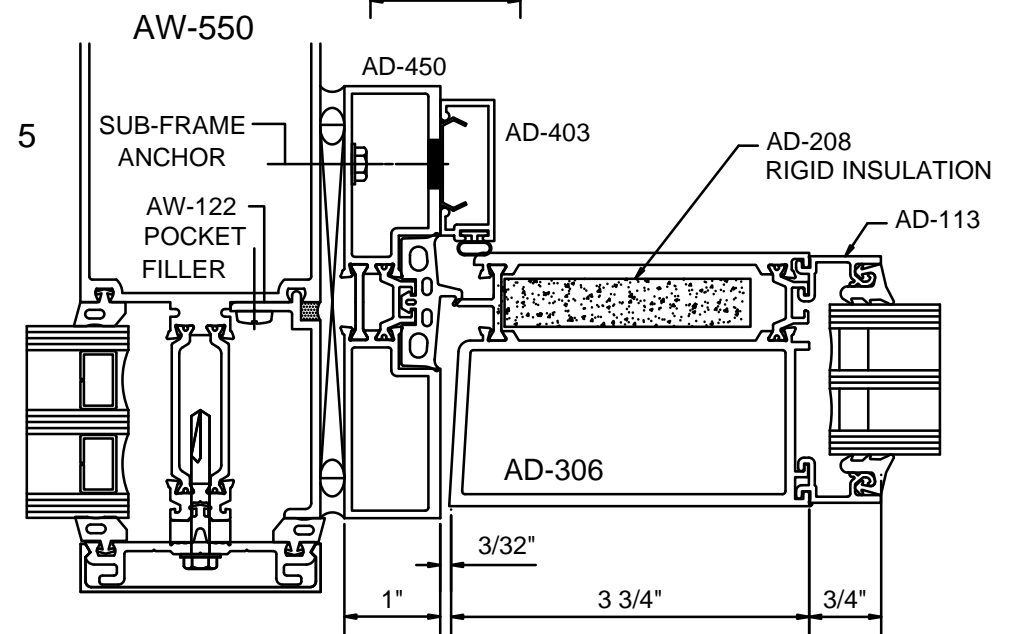

Oldcastle BuildingEnvelope™

***AD-375 - Thermal Door - 1-9/16" Glass
Reliance-HTC Curtain Wall Frame
Reliance-TC Curtain Wall Frame***

THERMAL ENTRANCES - AD-375 DOOR AT RELIANCE HTC CURTAIN WALL

1-3/4" GLASS IN FRAME

2" GLASS IN FRAME

THERMAL ENTRANCES - AD-375 DOOR AT RELIANCE-TC TYPE II CURTAIN WALL

STANDARD PRESSURE PLATE

FRP PRESSURE PLATE

1-9/16" GLASS IN DOOR

1" GLASS IN FRAME

THERMAL ENTRANCES - AD-375 DOOR -STILES-RAILS

THERMAL ENTRANCES - AD-375 DOOR-COMMON JAMBS