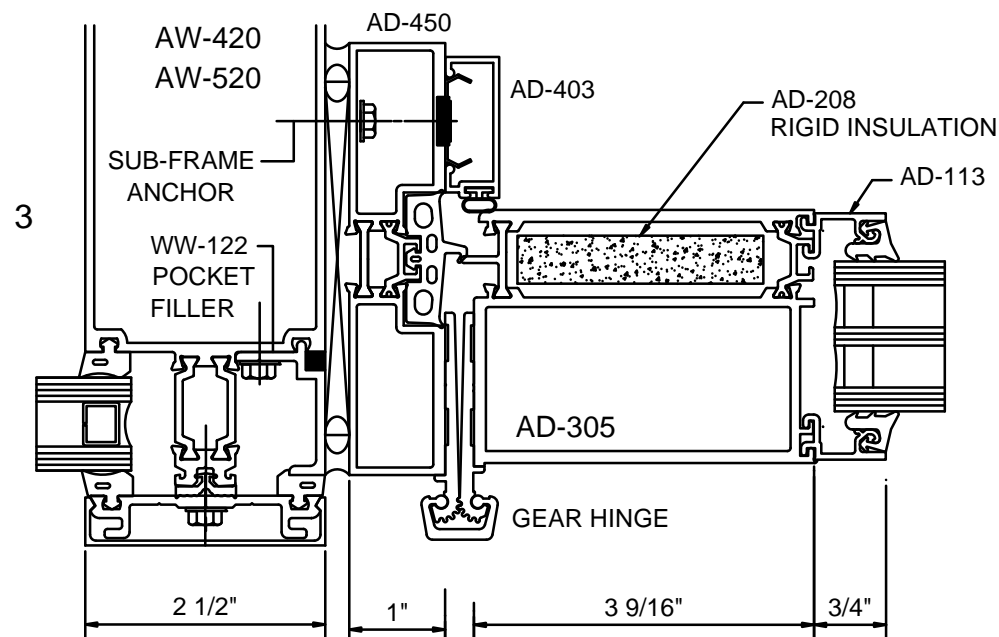

2" GLASS IN FRAME

THERMAL ENTRANCES - AD-375 DOOR AT RELIANCE-TC TYPE II CURTAIN WALL

STANDARD PRESSURE PLATE

FRP PRESSURE PLATE

1-9/16" GLASS IN DOOR

1" GLASS IN FRAME

THERMAL ENTRANCES - AD-375 DOOR -STILES-RAILS

THERMAL ENTRANCES - AD-375 DOOR-COMMON JAMBS