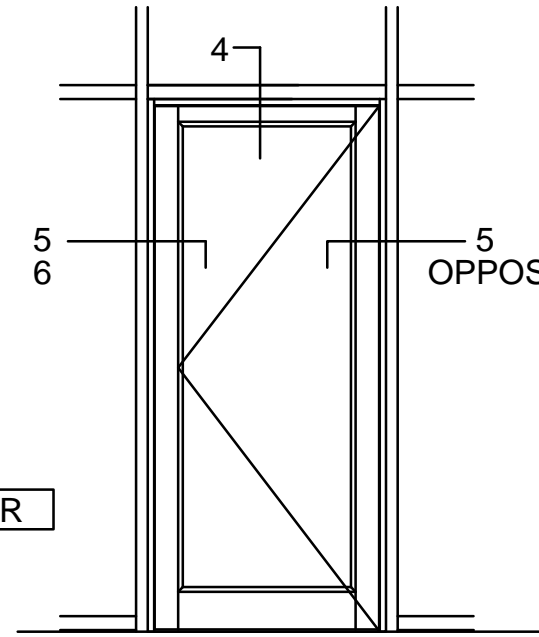

Oldcastle BuildingEnvelope™

***AD-375 - Thermal Door - 1-9/16" Glass
Reliance-HTC Curtain Wall Frame
Reliance-TC Curtain Wall Frame***

THERMAL ENTRANCES - AD-375 DOOR AT RELIANCE HTC CURTAIN WALL

1-3/4" GLASS IN FRAME

2" GLASS IN FRAME

THERMAL ENTRANCES - AD-375 DOOR AT RELIANCE-TC TYPE II CURTAIN WALL

STANDARD PRESSURE PLATE

FRP PRESSURE PLATE

1-9/16" GLASS IN DOOR

1" GLASS IN FRAME

THERMAL ENTRANCES - AD-375 DOOR -STILES-RAILS

THERMAL ENTRANCES - AD-375 DOOR-COMMON JAMBS