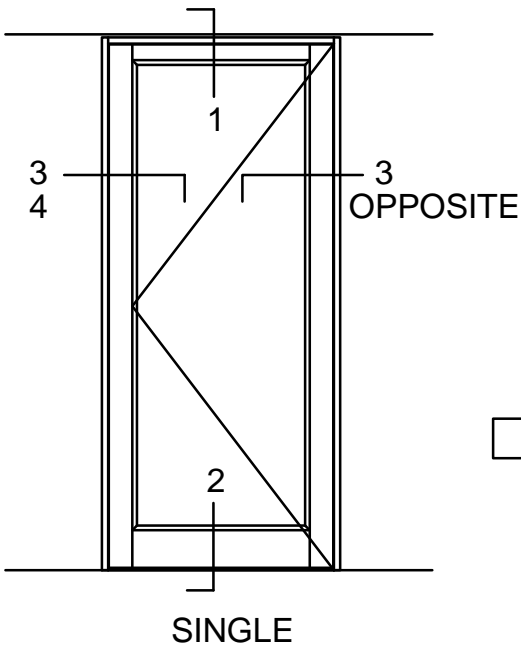

Oldcastle BuildingEnvelope™

***AD-375 - Thermal Door - 1-9/16" Glass
Reliance-HTC Curtain Wall Frame
Reliance-TC Curtain Wall Frame***

THERMAL ENTRANCES - AD-375 DOOR AT RELIANCE HTC CURTAIN WALL

1-3/4" GLASS IN FRAME

2" GLASS IN FRAME

THERMAL ENTRANCES - AD-375 DOOR AT RELIANCE-TC TYPE II CURTAIN WALL

STANDARD PRESSURE PLATE

FRP PRESSURE PLATE

1-9/16" GLASS IN DOOR

1" GLASS IN FRAME

THERMAL ENTRANCES - AD-375 DOOR -STILES-RAILS

THERMAL ENTRANCES - AD-375 DOOR-COMMON JAMBS