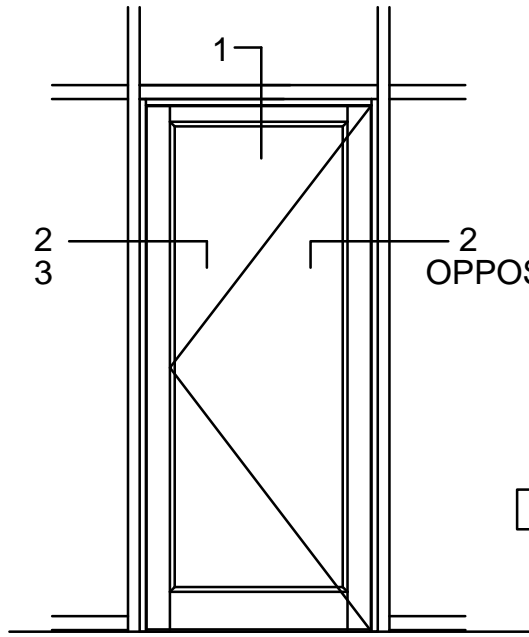

Oldcastle BuildingEnvelope™

***AD-375 - Thermal Door - 1-9/16" Glass
Reliance-HTC Curtain Wall Frame
Reliance-TC Curtain Wall Frame***

THERMAL ENTRANCES - AD-375 DOOR AT RELIANCE HTC CURTAIN WALL

1-3/4" GLASS IN FRAME

2" GLASS IN FRAME

THERMAL ENTRANCES - AD-375 DOOR AT RELIANCE-TC TYPE II CURTAIN WALL

STANDARD PRESSURE PLATE

FRP PRESSURE PLATE

1-9/16" GLASS IN DOOR

1" GLASS IN FRAME

THERMAL ENTRANCES - AD-375 DOOR -STILES-RAILS

THERMAL ENTRANCES - AD-375 DOOR-COMMON JAMBS