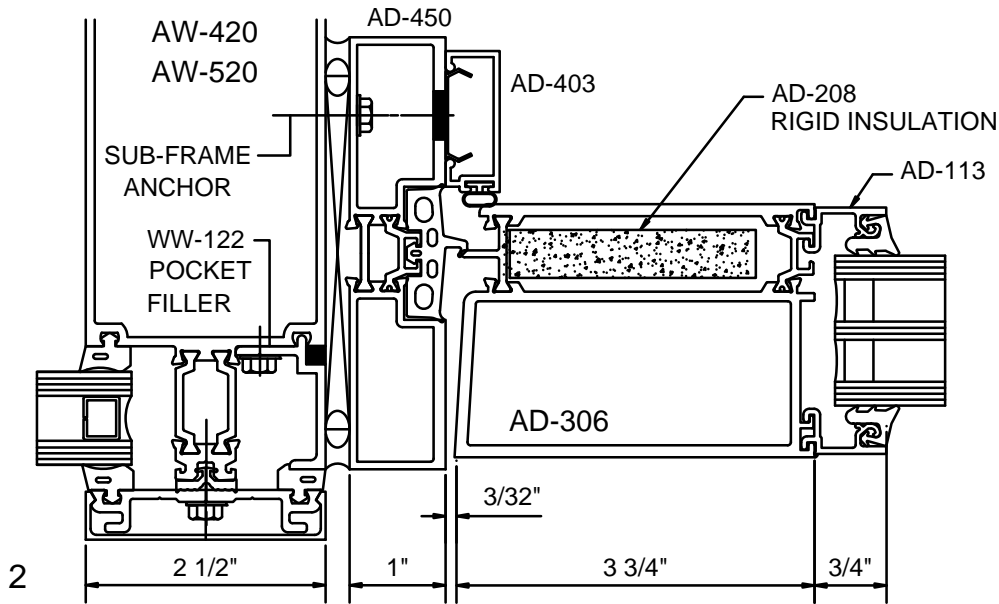

2" GLASS IN FRAME

THERMAL ENTRANCES - AD-375 DOOR AT RELIANCE-TC TYPE II CURTAIN WALL

STANDARD PRESSURE PLATE

FRP PRESSURE PLATE

1-9/16" GLASS IN DOOR

1" GLASS IN FRAME

THERMAL ENTRANCES - AD-375 DOOR -STILES-RAILS

THERMAL ENTRANCES - AD-375 DOOR-COMMON JAMBS