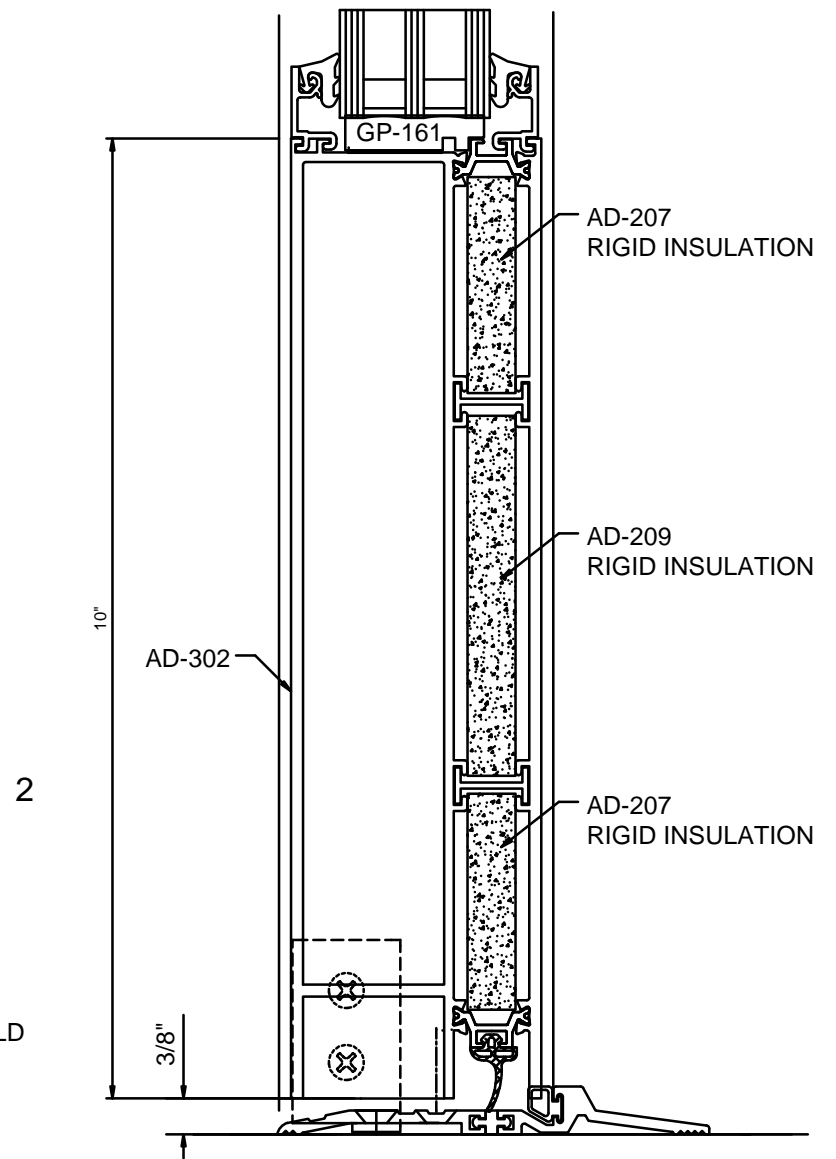

Oldcastle BuildingEnvelope™

***AD-375 - Thermal Door - 1-9/16" Glass
Reliance-HTC Curtain Wall Frame
Reliance-TC Curtain Wall Frame***

THERMAL ENTRANCES - AD-375 DOOR AT RELIANCE HTC CURTAIN WALL

1-3/4" GLASS IN FRAME

2" GLASS IN FRAME

THERMAL ENTRANCES - AD-375 DOOR AT RELIANCE-TC TYPE II CURTAIN WALL

STANDARD PRESSURE PLATE

FRP PRESSURE PLATE

1-9/16" GLASS IN DOOR

1" GLASS IN FRAME

THERMAL ENTRANCES - AD-375 DOOR -STILES-RAILS

THERMAL ENTRANCES - AD-375 DOOR-COMMON JAMBS