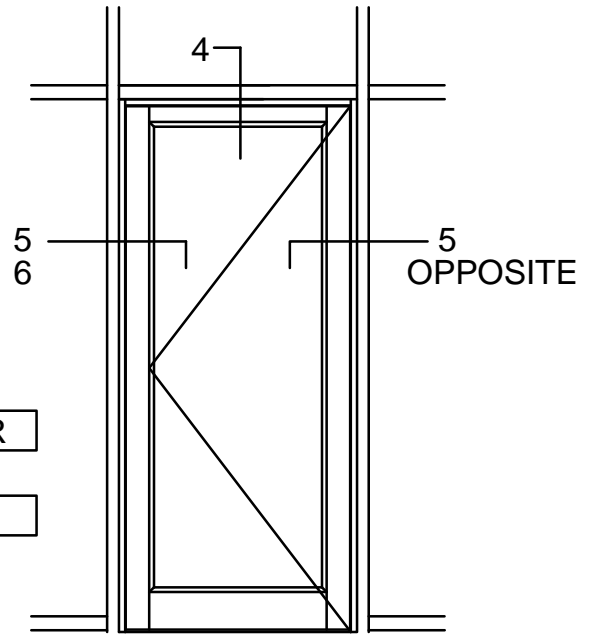

Oldcastle BuildingEnvelope™

***AD-375 - Thermal Door - 1-9/16" Glass
Reliance-HTC Curtain Wall Frame
Reliance-TC Curtain Wall Frame***

THERMAL ENTRANCES - AD-375 DOOR AT RELIANCE HTC CURTAIN WALL

1-3/4" GLASS IN FRAME

2" GLASS IN FRAME

THERMAL ENTRANCES - AD-375 DOOR AT RELIANCE-TC TYPE II CURTAIN WALL

STANDARD PRESSURE PLATE

FRP PRESSURE PLATE

1-9/16" GLASS IN DOOR

1" GLASS IN FRAME

THERMAL ENTRANCES - AD-375 DOOR -STILES-RAILS

THERMAL ENTRANCES - AD-375 DOOR-COMMON JAMBS