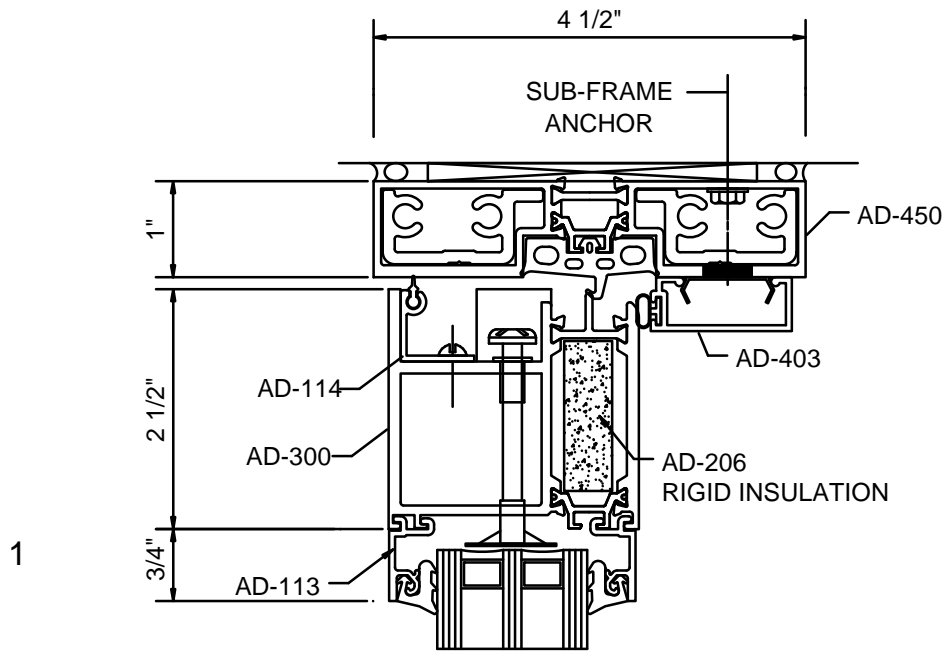

2" GLASS IN FRAME

THERMAL ENTRANCES - AD-375 DOOR AT RELIANCE-TC TYPE II CURTAIN WALL

STANDARD PRESSURE PLATE

FRP PRESSURE PLATE

1-9/16" GLASS IN DOOR

1" GLASS IN FRAME

THERMAL ENTRANCES - AD-375 DOOR -STILES-RAILS