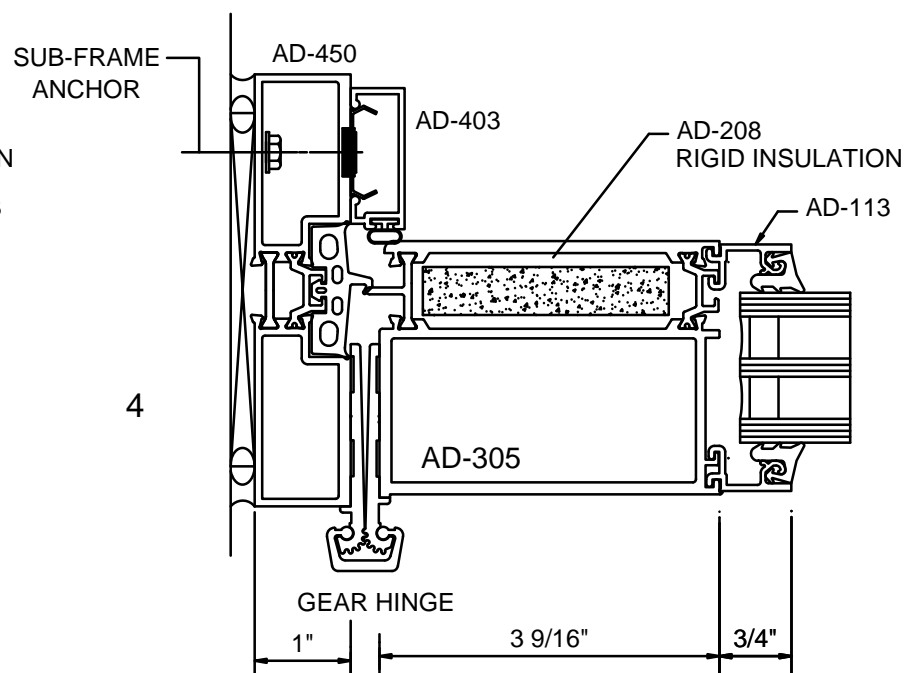

2" GLASS IN FRAME

THERMAL ENTRANCES - AD-375 DOOR AT RELIANCE-TC TYPE II CURTAIN WALL

STANDARD PRESSURE PLATE

FRP PRESSURE PLATE

1-9/16" GLASS IN DOOR

1" GLASS IN FRAME

THERMAL ENTRANCES - AD-375 DOOR -STILES-RAILS

THERMAL ENTRANCES - AD-375 DOOR-COMMON JAMBS