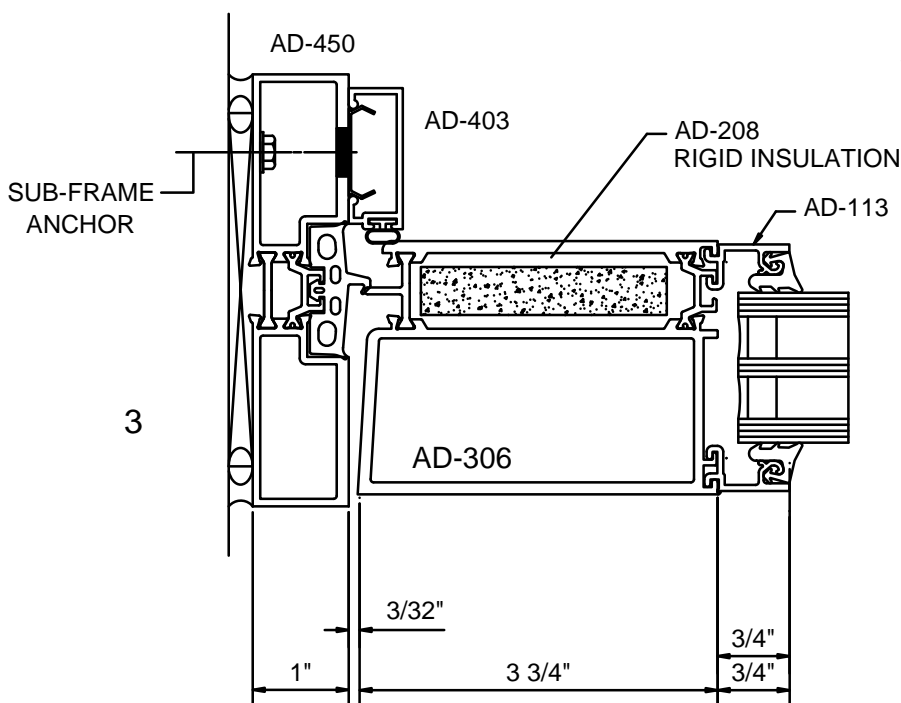

2" GLASS IN FRAME

THERMAL ENTRANCES - AD-375 DOOR AT RELIANCE-TC TYPE II CURTAIN WALL

STANDARD PRESSURE PLATE

FRP PRESSURE PLATE

1-9/16" GLASS IN DOOR

1" GLASS IN FRAME

THERMAL ENTRANCES - AD-375 DOOR -STILES-RAILS

THERMAL ENTRANCES - AD-375 DOOR-COMMON JAMBS