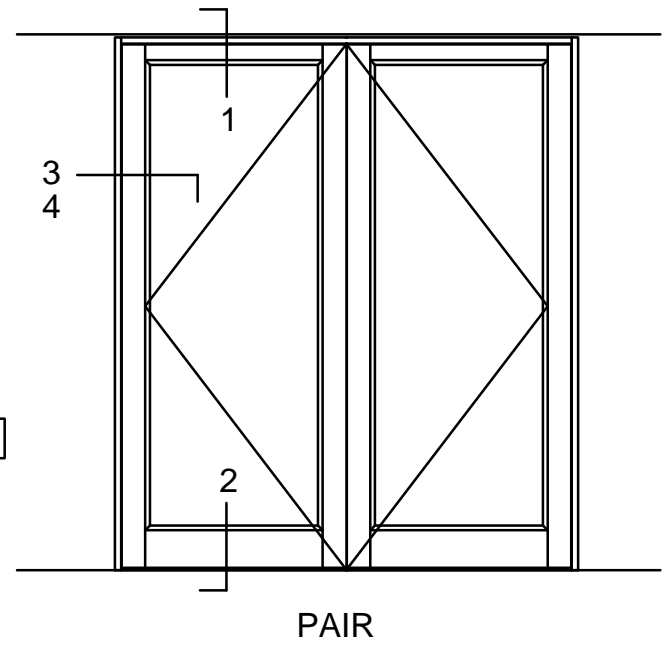

2" GLASS IN FRAME

THERMAL ENTRANCES - AD-375 DOOR AT RELIANCE-TC TYPE II CURTAIN WALL

STANDARD PRESSURE PLATE

FRP PRESSURE PLATE

1-9/16" GLASS IN DOOR

1" GLASS IN FRAME

THERMAL ENTRANCES - AD-375 DOOR -STILES-RAILS