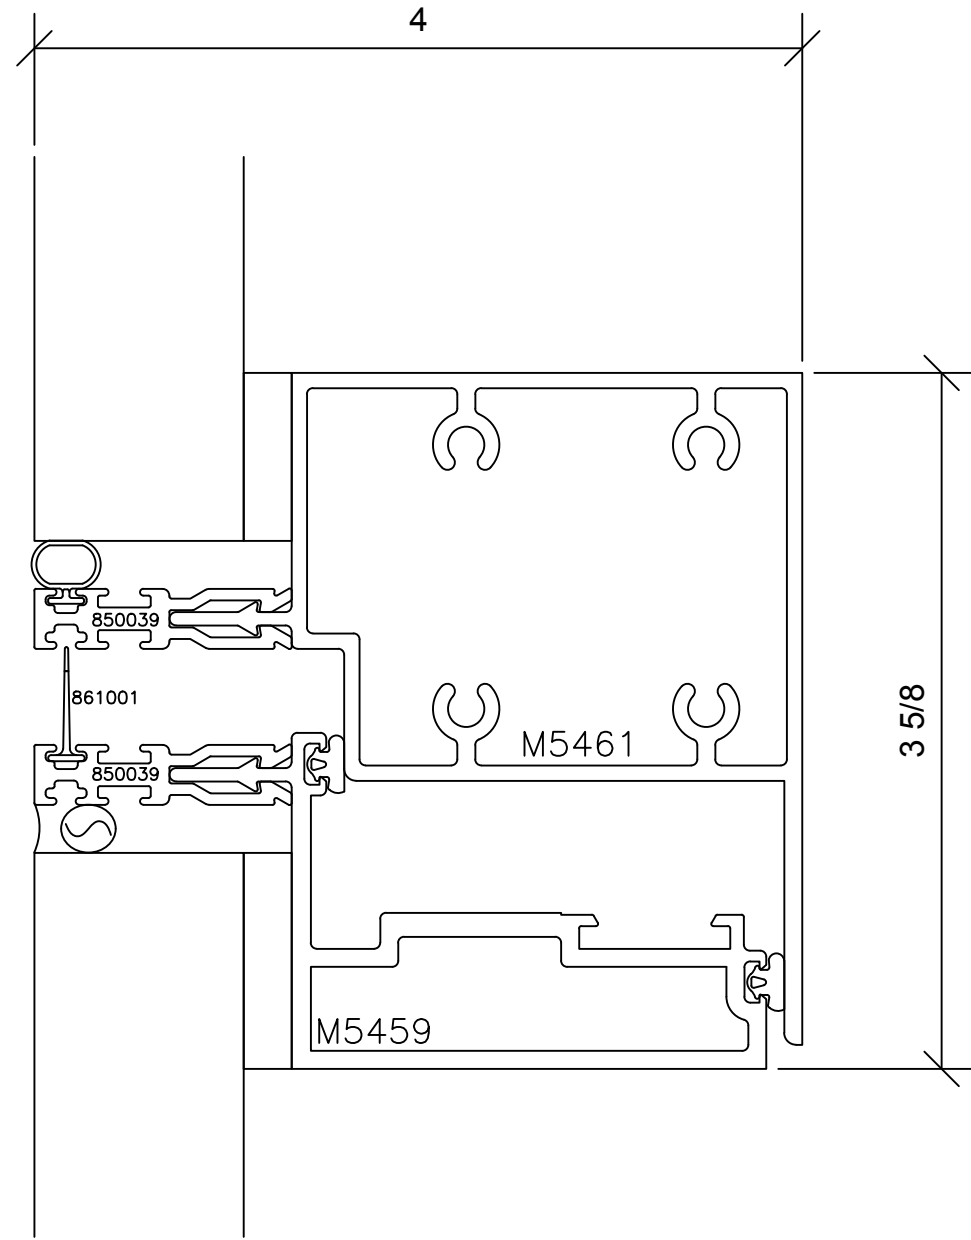

3

SIGNATURE SERIES SGHT

6" SYSTEM DEPTH

SIGNATURE SERIES SGHT

6" SYSTEM DEPTH

SIGNATURE SERIES SGHT

6" SYSTEM DEPTH

7

8

SIGNATURE SERIES SGHT

6" SYSTEM DEPTH

9

10

SIGNATURE SERIES SGHT

6" SYSTEM DEPTH

11

JAMB RECEPTOR STANDARD

11 @ OPERABLE VENT

SIGNATURE SERIES SGHT

6" SYSTEM DEPTH

NO JAMB RECEPTOR OPTIONAL

11A

11A @ OPERABLE VENT

SIGNATURE SERIES SGHT

6" SYSTEM DEPTH

12

13

14

SIGNATURE SERIES SGHT

6" SYSTEM DEPTH

SIGNATURE SERIES SGHT

6" SYSTEM DEPTH