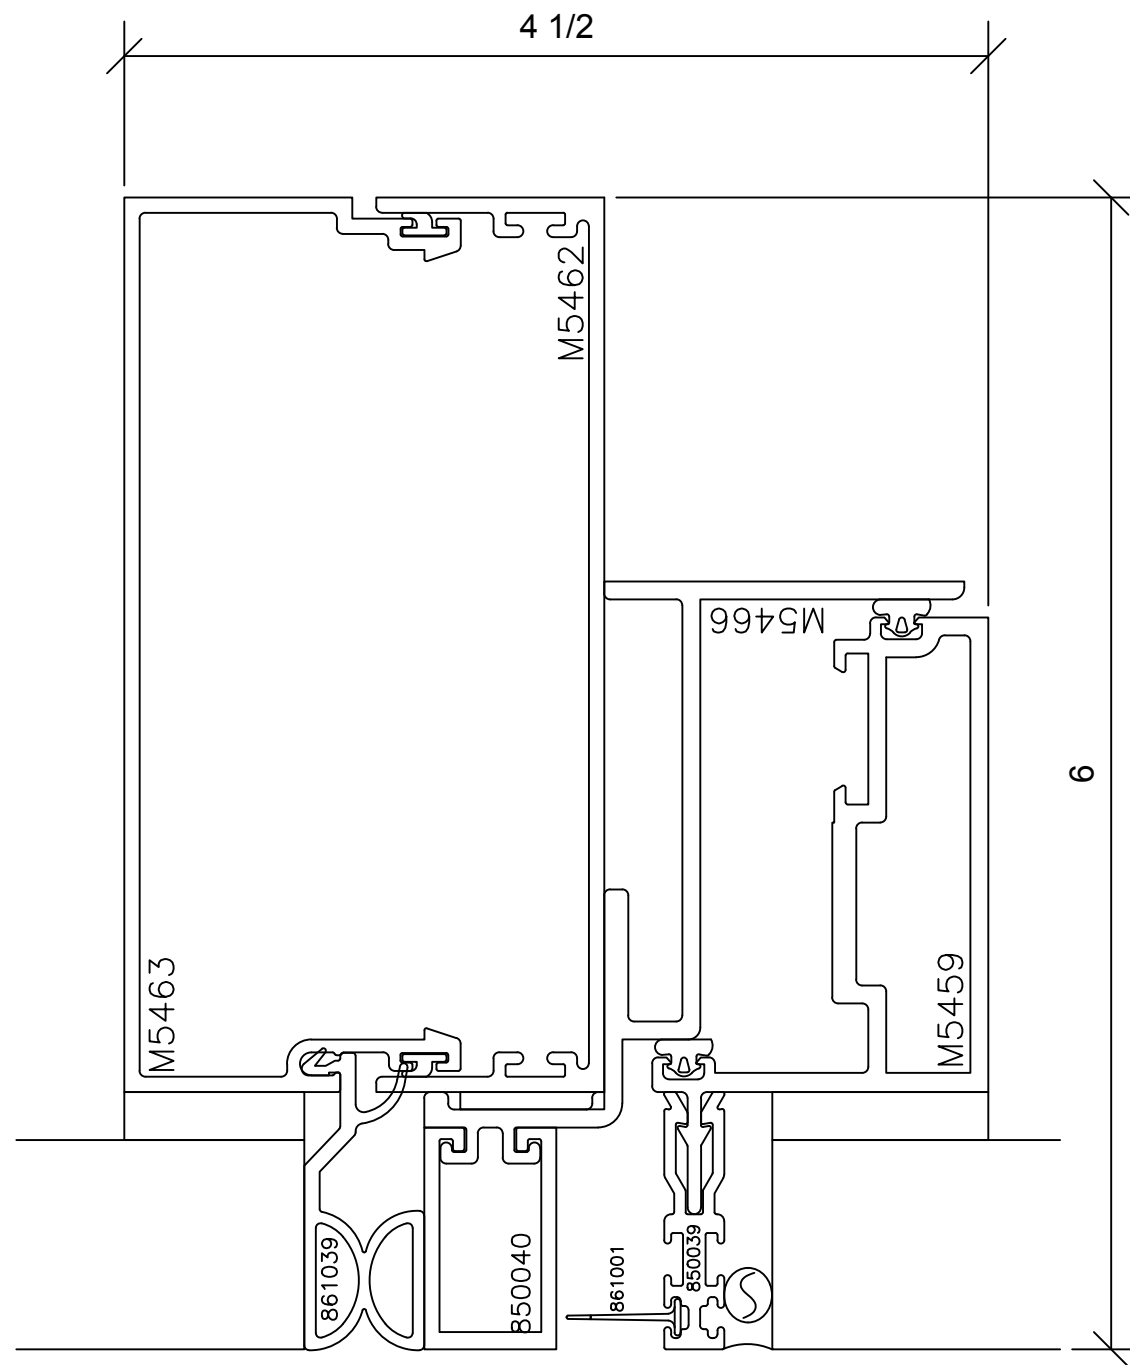

JAMB RECEPTOR STANDARD

11 @ OPERABLE VENT

SIGNATURE SERIES SGHT

6" SYSTEM DEPTH

NO JAMB RECEPTOR OPTIONAL

11A

11A @ OPERABLE VENT

SIGNATURE SERIES SGHT

6" SYSTEM DEPTH

12

13

14

SIGNATURE SERIES SGHT

6" SYSTEM DEPTH

SIGNATURE SERIES SGHT

6" SYSTEM DEPTH

SIGNATURE SERIES SGHT

6" SYSTEM DEPTH

16

SGHT

SIGNATURE SERIES SGHT

6" SYSTEM DEPTH

17

18