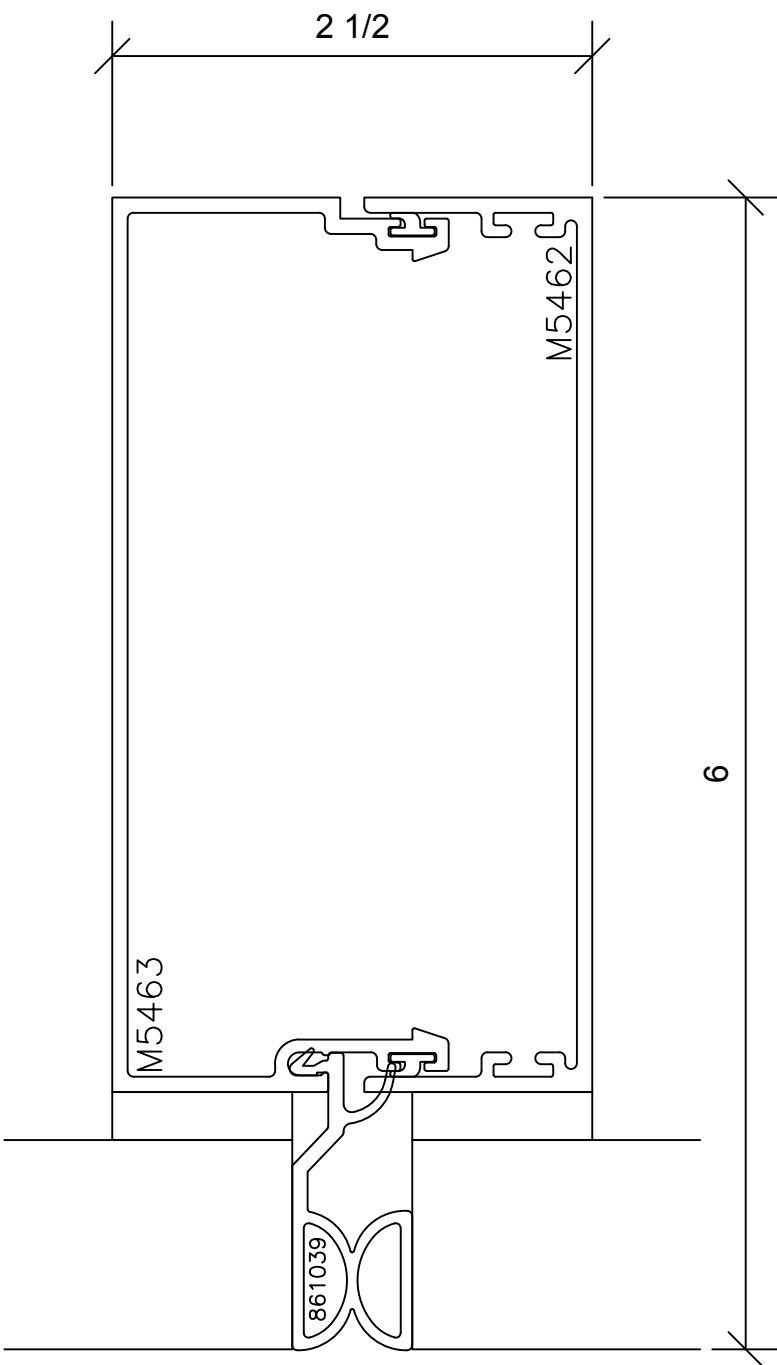

JAMB RECEPTOR STANDARD

11 @ OPERABLE VENT

SIGNATURE SERIES SGHT

6" SYSTEM DEPTH

NO JAMB RECEPTOR OPTIONAL

11A

11A @ OPERABLE VENT

SIGNATURE SERIES SGHT

6" SYSTEM DEPTH

12

13

14

SIGNATURE SERIES SGHT

6" SYSTEM DEPTH

SIGNATURE SERIES SGHT

6" SYSTEM DEPTH