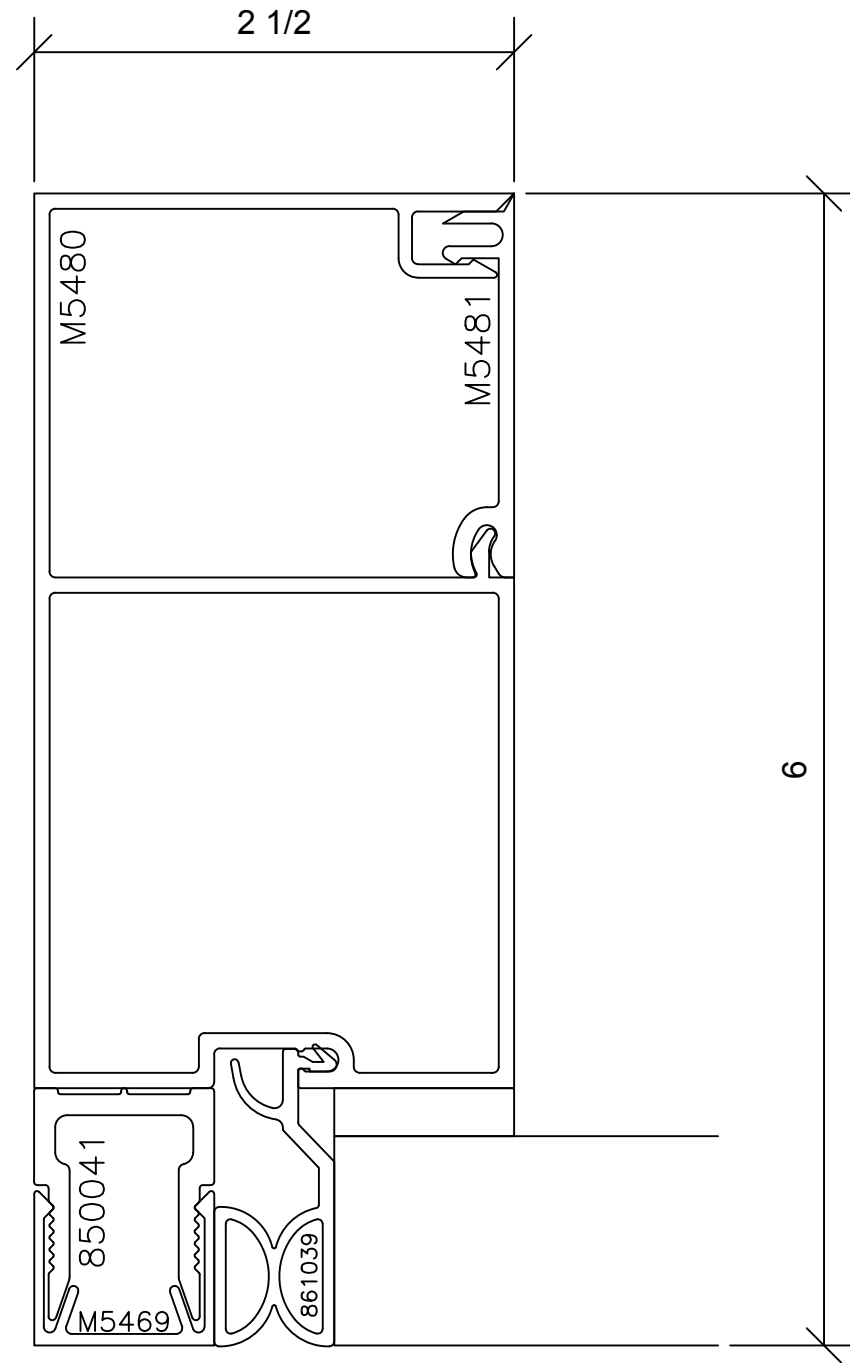

JAMB RECEPTOR STANDARD

11 @ OPERABLE VENT

SIGNATURE SERIES SGHT

6" SYSTEM DEPTH

NO JAMB RECEPTOR OPTIONAL

11A

11A @ OPERABLE VENT

SIGNATURE SERIES SGHT

6" SYSTEM DEPTH

12

13

14

SIGNATURE SERIES SGHT

6" SYSTEM DEPTH

SIGNATURE SERIES SGHT

6" SYSTEM DEPTH