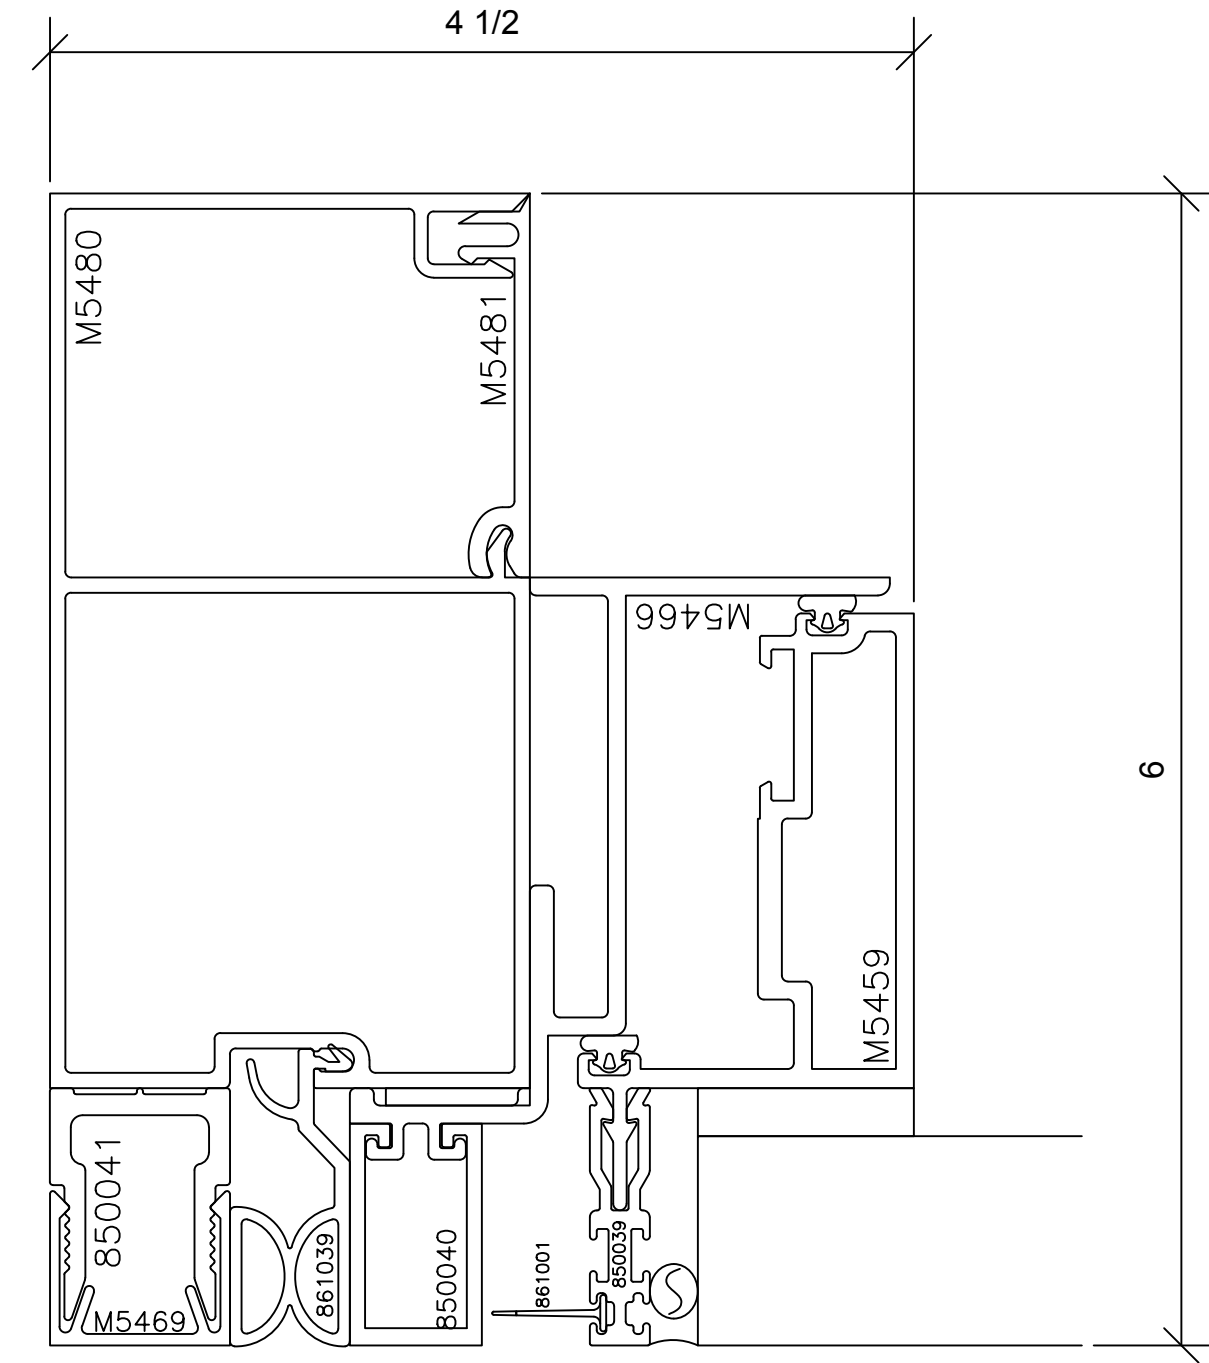

JAMB RECEPTOR STANDARD

11 @ OPERABLE VENT

SIGNATURE SERIES SGHT

6" SYSTEM DEPTH

NO JAMB RECEPTOR OPTIONAL

11A

11A @ OPERABLE VENT

SIGNATURE SERIES SGHT

6" SYSTEM DEPTH

12

13

14

SIGNATURE SERIES SGHT

6" SYSTEM DEPTH

SIGNATURE SERIES SGHT

6" SYSTEM DEPTH

SIGNATURE SERIES SGHT

6" SYSTEM DEPTH

16

SGHT

SIGNATURE SERIES SGHT

6" SYSTEM DEPTH

17

18