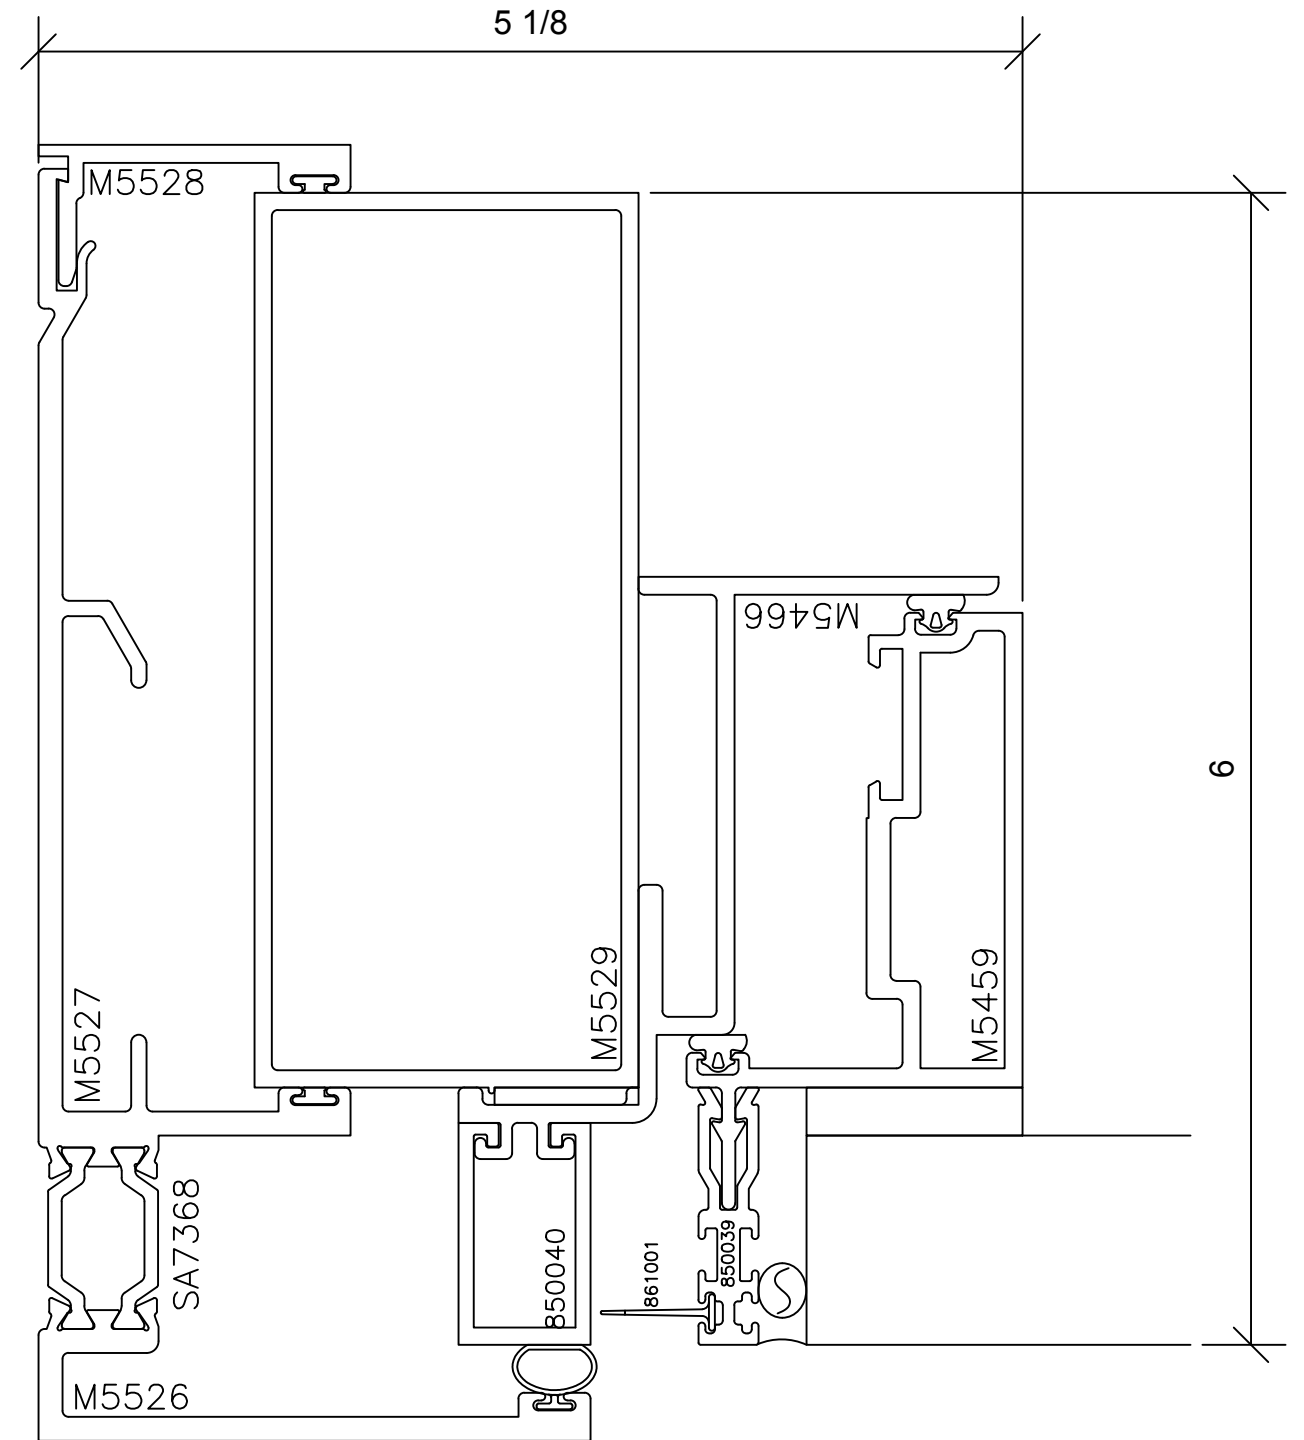

8

SIGNATURE SERIES SGHT

6" SYSTEM DEPTH

9

10

SIGNATURE SERIES SGHT

6" SYSTEM DEPTH

11

JAMB RECEPTOR STANDARD

11 @ OPERABLE VENT

SIGNATURE SERIES SGHT

6" SYSTEM DEPTH

NO JAMB RECEPTOR OPTIONAL

11A

11A @ OPERABLE VENT

SIGNATURE SERIES SGHT

6" SYSTEM DEPTH

12

13

14

SIGNATURE SERIES SGHT

6" SYSTEM DEPTH

SIGNATURE SERIES SGHT

6" SYSTEM DEPTH