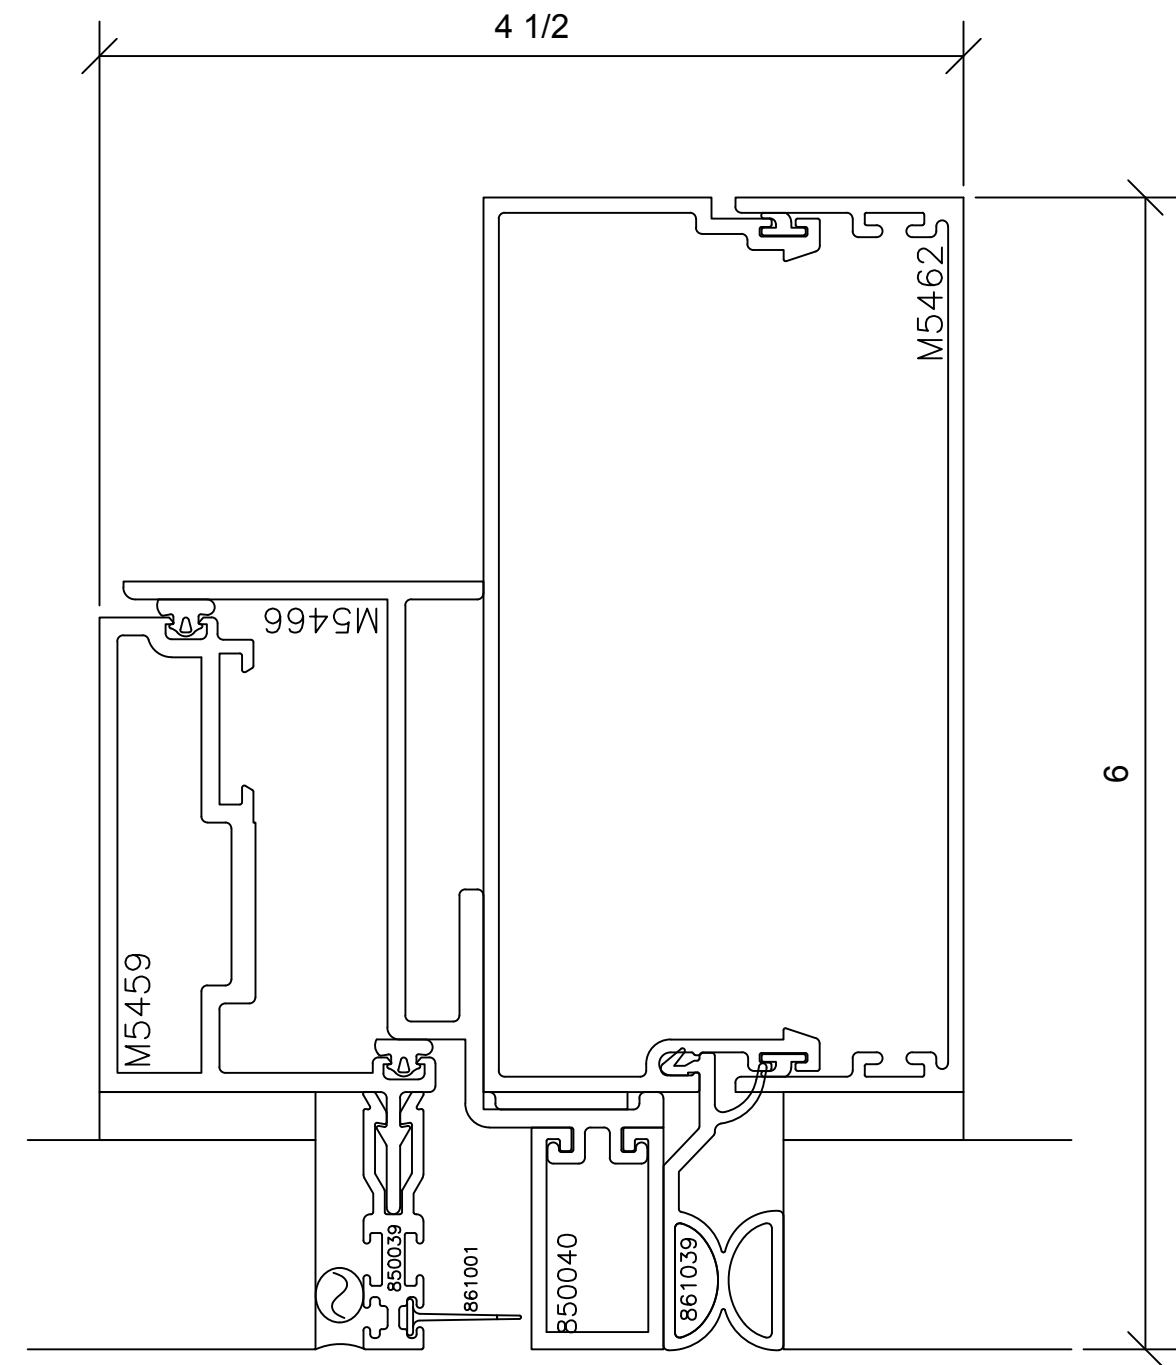

JAMB RECEPTOR STANDARD

11 @ OPERABLE VENT

SIGNATURE SERIES SGHT

6" SYSTEM DEPTH

NO JAMB RECEPTOR OPTIONAL

11A

11A @ OPERABLE VENT

SIGNATURE SERIES SGHT

6" SYSTEM DEPTH

12

13

14

SIGNATURE SERIES SGHT

6" SYSTEM DEPTH

SIGNATURE SERIES SGHT

6" SYSTEM DEPTH

SIGNATURE SERIES SGHT

6" SYSTEM DEPTH

16

SGHT

SIGNATURE SERIES SGHT

6" SYSTEM DEPTH

17

18