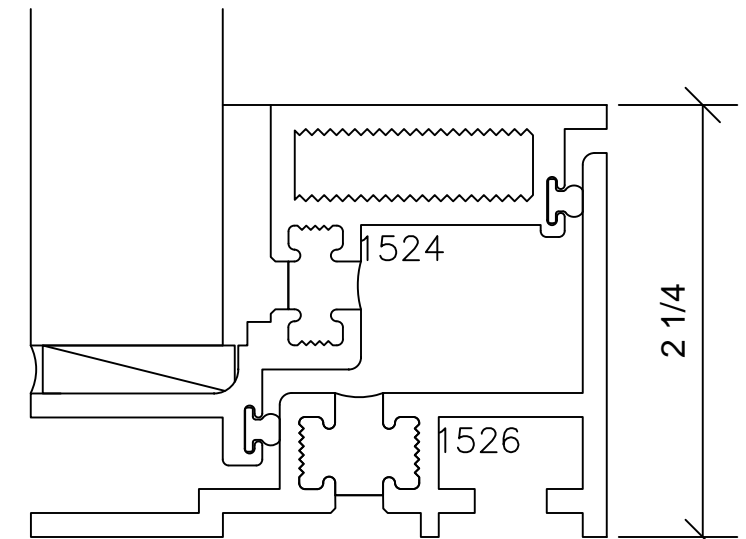

Zero Sightline Series 30P

3" FRAME-3" SASH DEPTH
AAMA RATING AW-75
FLAT GLAZED

5

OP001
-OUTWARD PROJECTED-

7

Phone: 1-866-OLDCASTLE (653-2278)
Web Address: www.oldcastlebe.com