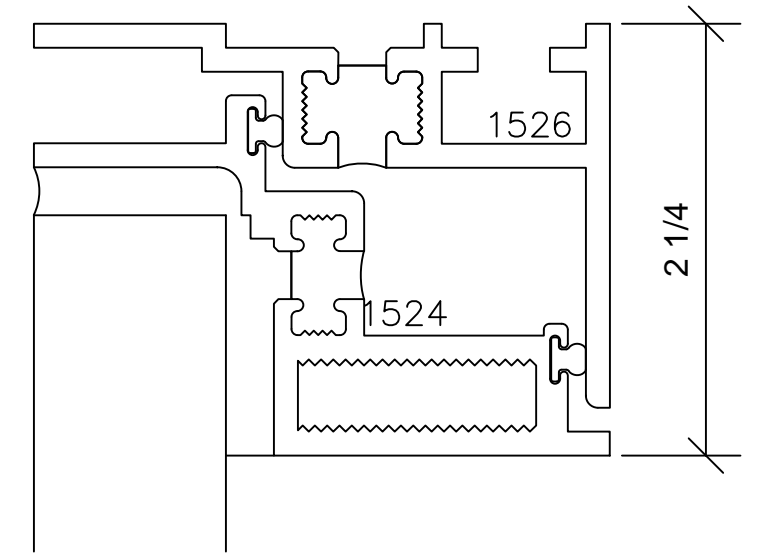

Zero Sightline Series 30P

3" FRAME-3" SASH DEPTH

AAMA RATING AW-75

FLAT GLAZED

5

OP001
-OUTWARD PROJECTED-

7