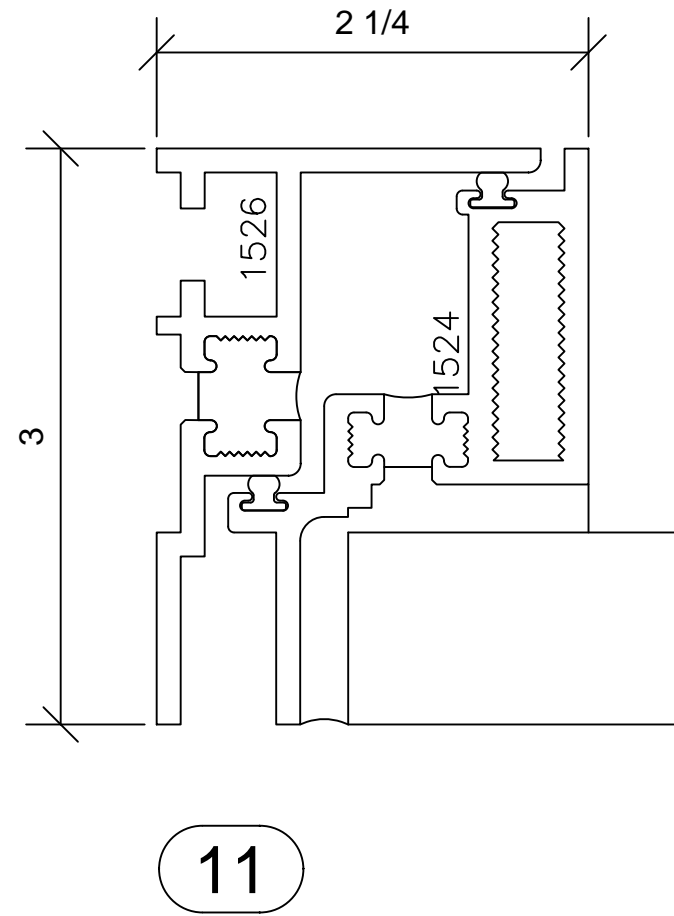

Zero Sightline Series 30P

3" FRAME-3" SASH DEPTH
AAMA RATING AW-75
FLAT GLAZED

5

OP001
-OUTWARD PROJECTED-

7

Phone: 1-866-OLDCASTLE (653-2278)
Web Address: www.oldcastlebe.com