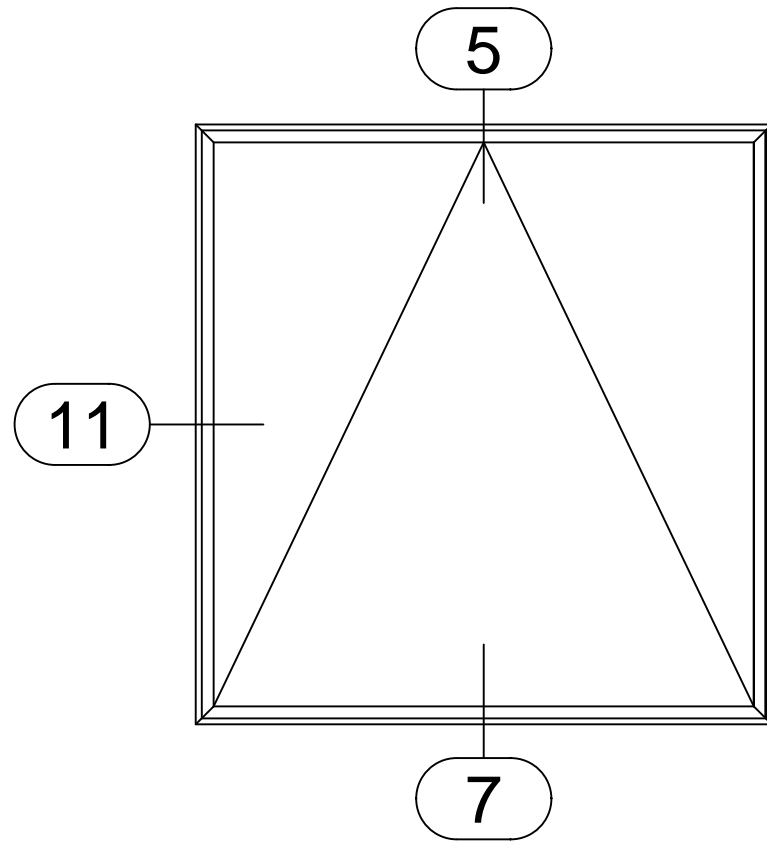

Zero Sightline Series 30P

3" FRAME-3" SASH DEPTH
AAMA RATING AW-75
FLAT GLAZED

5

OP001
-OUTWARD PROJECTED-

7

Phone: 1-866-OLDCASTLE (653-2278)
Web Address: www.oldcastlebe.com