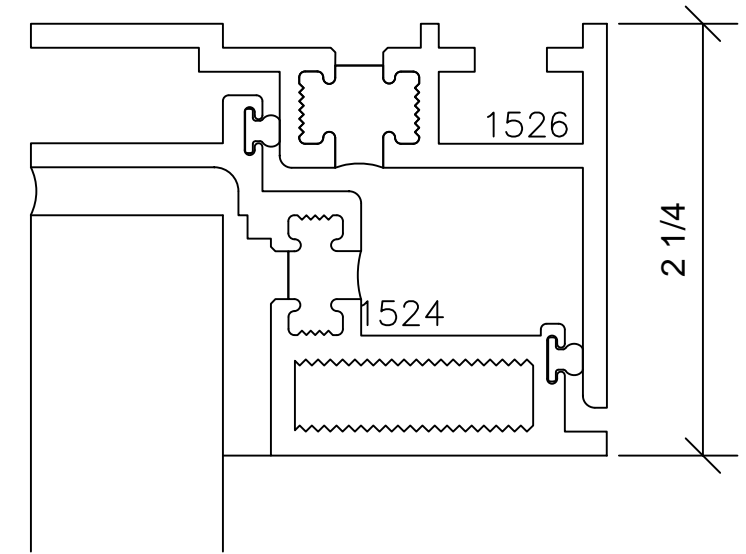

Zero Sightline Series 30P

3" FRAME-3" SASH DEPTH
AAMA RATING AW-75
FLAT GLAZED

5

OP001
-OUTWARD PROJECTED-

7

Phone: 1-866-OLDCASTLE (653-2278)
Web Address: www.oldcastlebe.com