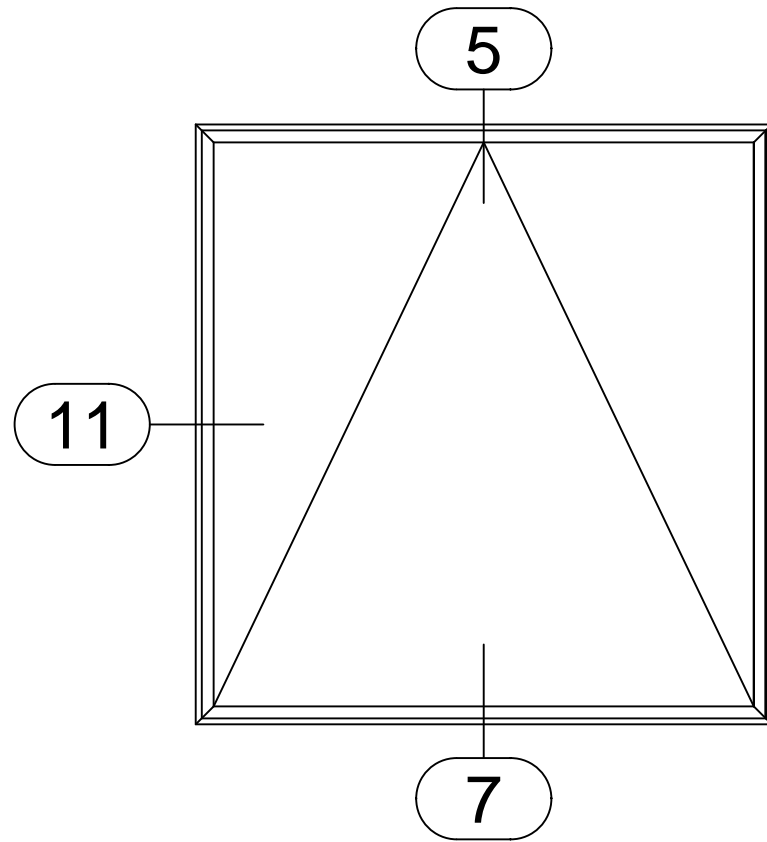

Zero Sightline Series 30P

3" FRAME-3" SASH DEPTH

AAMA RATING AW-75

FLAT GLAZED

5

OP001
-OUTWARD PROJECTED-

7