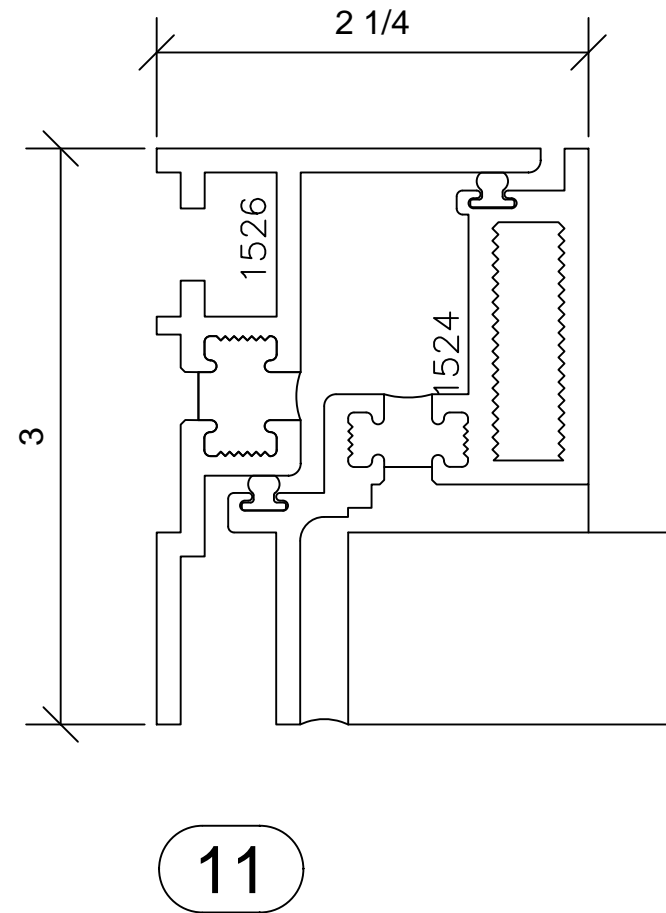

Zero Sightline Series 30P

3" FRAME-3" SASH DEPTH

AAMA RATING AW-75

FLAT GLAZED

5

OP001
-OUTWARD PROJECTED-

7