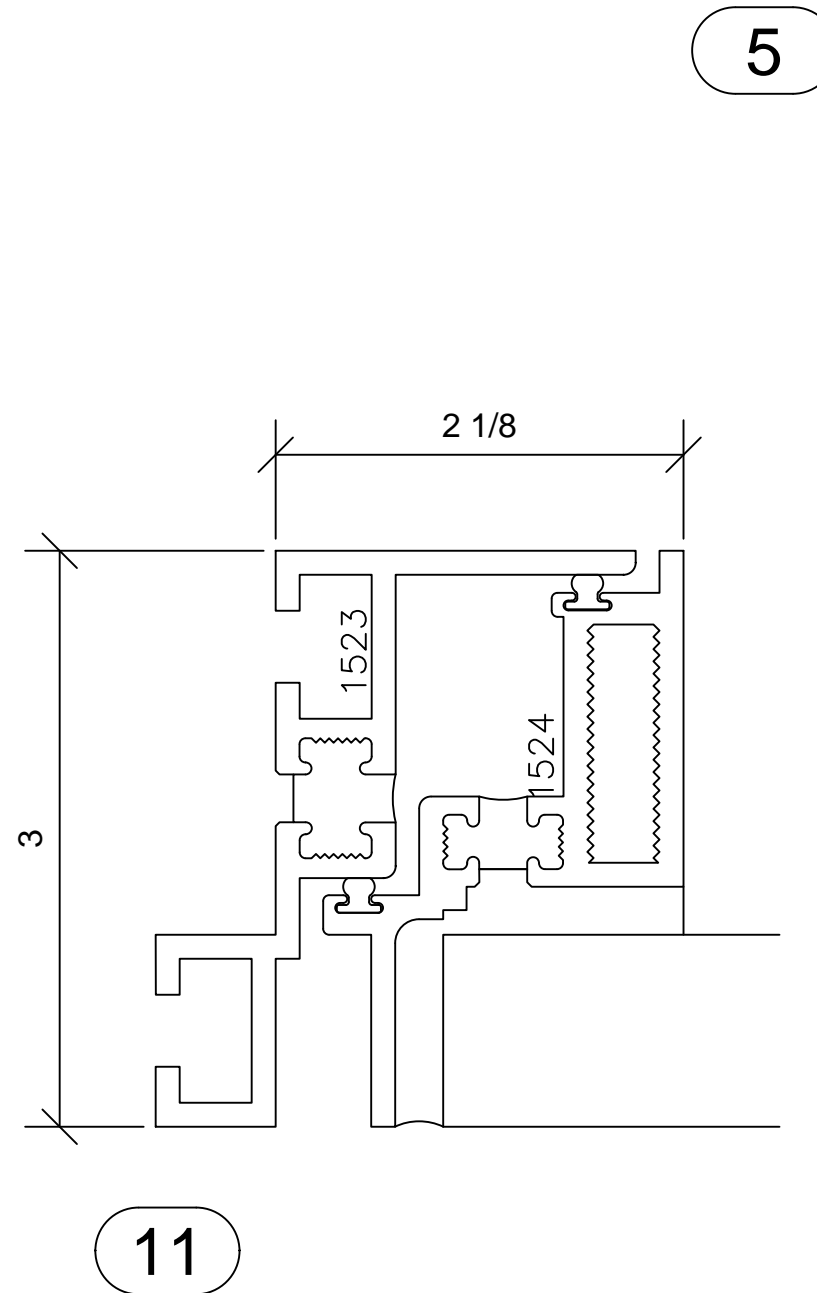

# Zero Sightline Series 30P

3" FRAME-3" SASH DEPTH  
AAMA RATING AW-75  
POCKET GLAZED

OC001  
-OUTSWINGING CASEMENT-

5

7