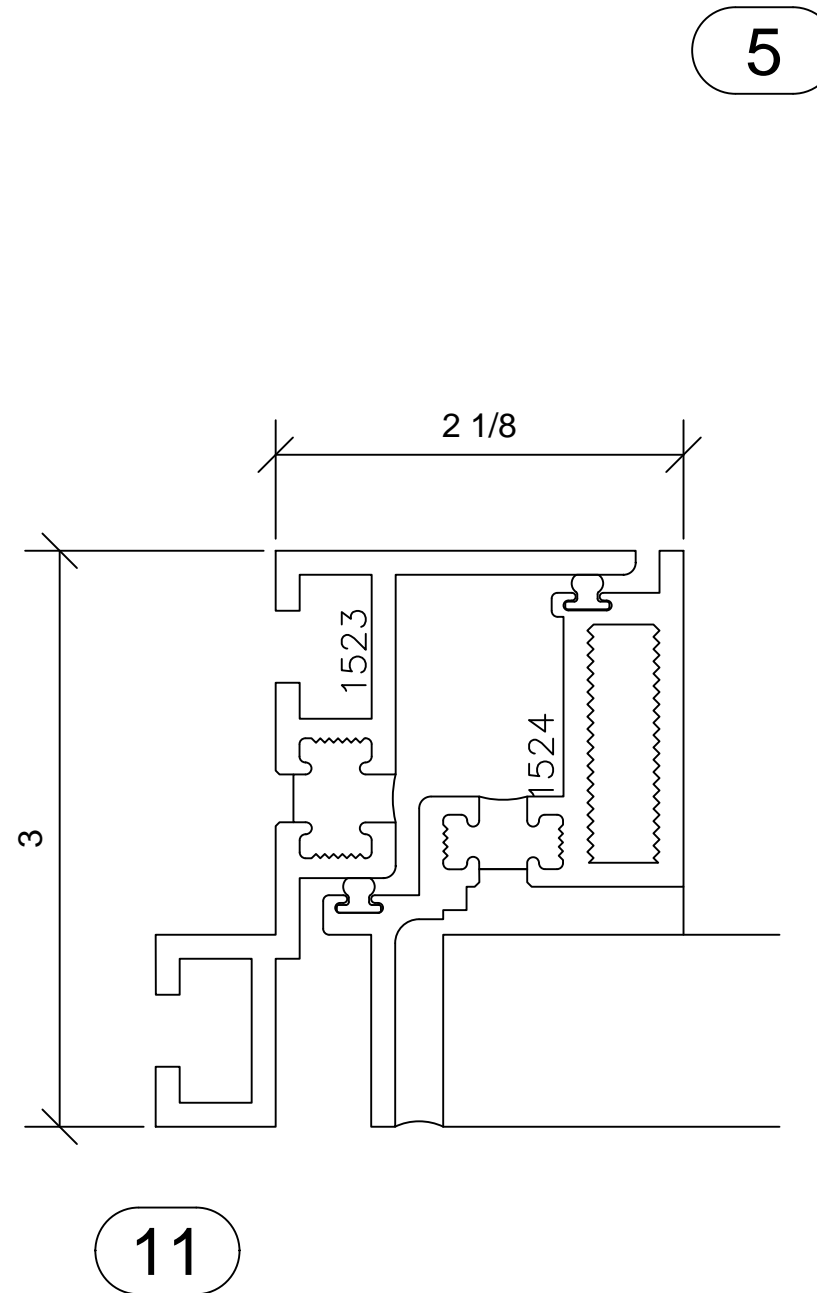

# Zero Sightline Series 30P

3" FRAME-3" SASH DEPTH  
AAMA RATING AW-75  
POCKET GLAZED

OC001  
-OUTSWINGING CASEMENT-

7