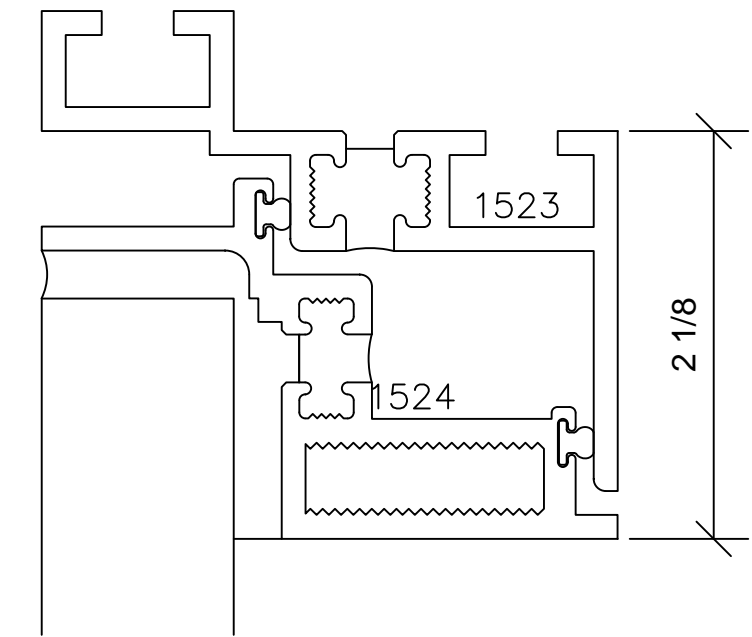

# Zero Sightline Series 30P

3" FRAME-3" SASH DEPTH  
AAMA RATING AW-75  
POCKET GLAZED

OC001  
-OUTSWINGING CASEMENT-

7