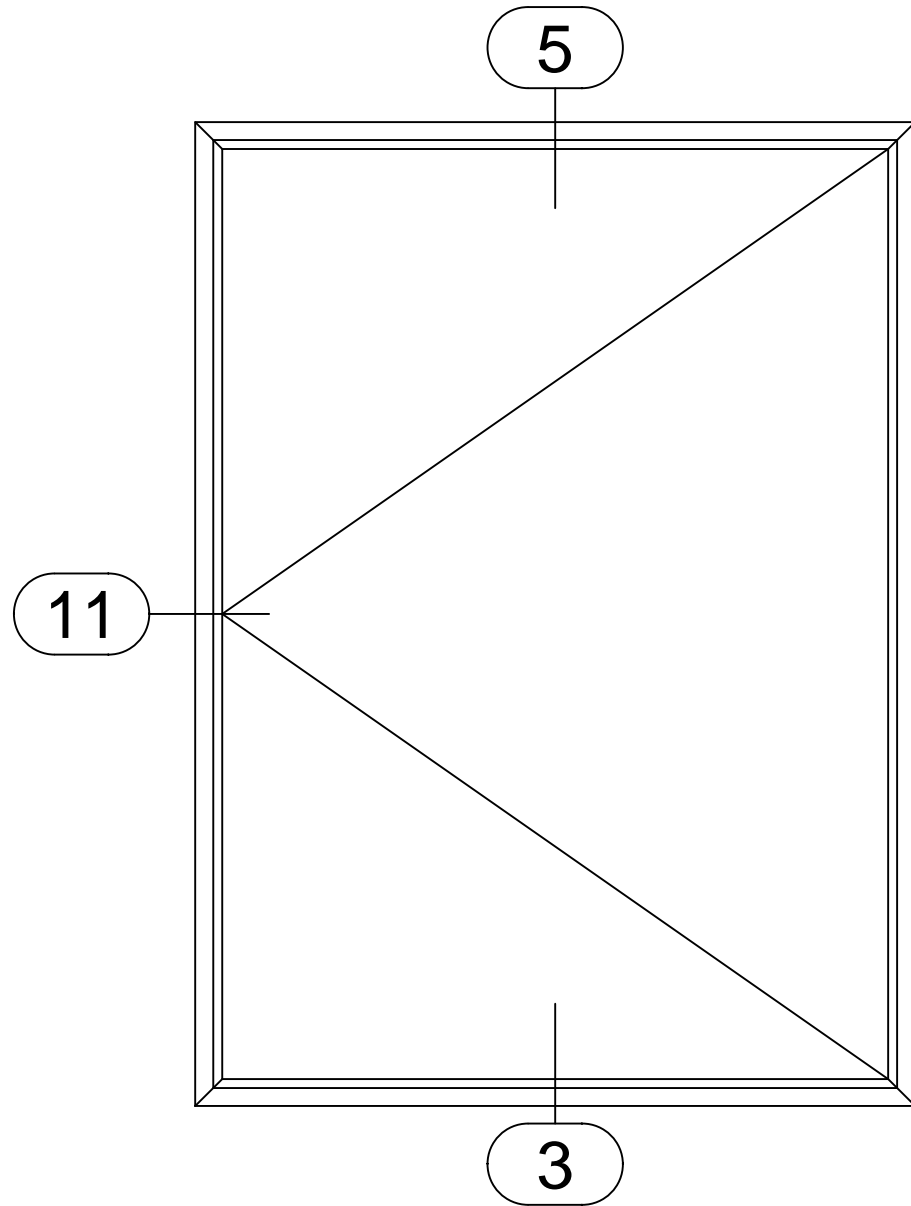

# Zero Sightline Series 30P

3" FRAME-3" SASH DEPTH  
AAMA RATING AW-75  
POCKET GLAZED

OC001  
-OUTSWINGING CASEMENT-

5

7