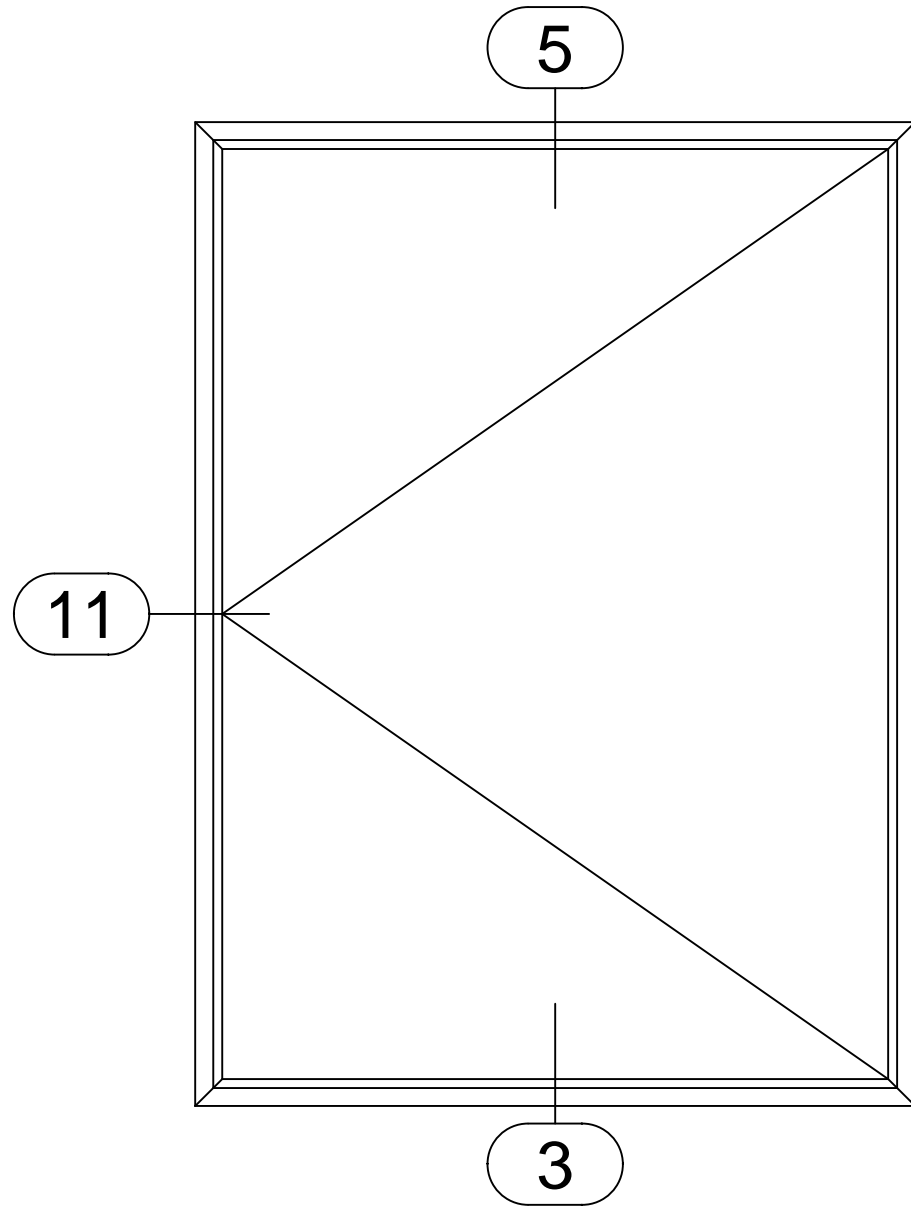

# Zero Sightline Series 30P

3" FRAME-3" SASH DEPTH  
AAMA RATING AW-75  
POCKET GLAZED

OC001  
-OUTSWINGING CASEMENT-

7